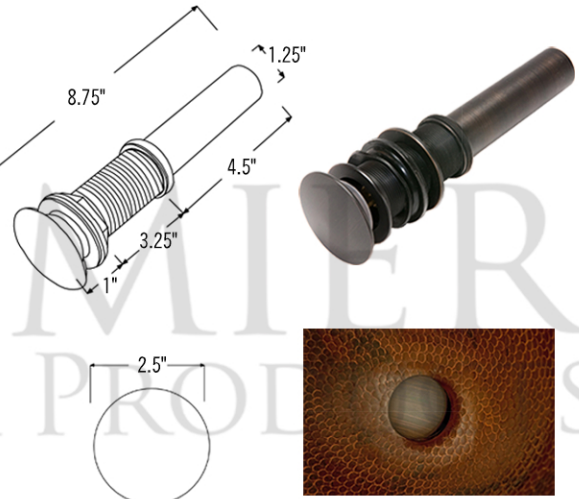

* ORB: Oil Rubbed Bronze

SINK DETAILS (Model# LO19RDB)

- * Oval Self Rimming Hammered Copper Sink
- * Color: Oil Rubbed Bronze
- * Outer Dimension: 19" x 14" x 6"
- * Inner Dimension: 17" x 12" x 6"
- * Drain Opening: 1.5" Non-Overflow
- * Material Gauge: (17 Gauge or .0450")
- * CODE / STANDARD COMPLIANCE: IAPMO / cUPC LISTED

DUE TO THE HAND CRAFTED NATURE OF THIS SINK, SMALL VARIANCES IN COLOR AND SIZE MAY OCCUR.
DO NOT MAKE ANY INSTALLATION CUTS UNTIL YOU RECEIVE YOUR ITEM(S).

PACKAGE INCLUDES THE FOLLOWING ITEMS:

- * Oval Self Rimming Hammered Copper Sink / ORB Finish (Model# LO19RDB)
- * Widespread Bathroom Faucet / ORB Finish (Model# B-WS01ORB)
- * 1.5" Non-Overflow Pop-up Bathroom Sink Drain / ORB Finish (Model# D-208ORB)
- * Neutral Cure Copper Sink Installation Silicone (Model# C900-ORB)
- * Copper Sink Wax (Model# W900-WAX)

* ORB: Oil Rubbed Bronze

FAUCET DETAILS (Model# B-WS01ORB)

- * Solid Brass Widespread Bathroom Faucet
- * Overall Height: 9" / Overall Width: 13.625"
- * Spout Reach: 6"
- * Valve Type: Drip Free Ceramic Disc
- * ASME A112.18.1/CSA B125.1, NSF/ANSI 61, California Lead Plumbing Law, ADA Compliant

DRAIN DETAILS (Model# D-208ORB)

- * 1.5" Non-Overflow Pop-up Bathroom Sink Drain
- * Design: Push Pop Top
- * Upper Flange Dimension: 2"
- * Material: Solid Brass

SILICONE DETAILS (Model# C900-ORB)

- * Neutral Cure Installation Silicone
- * Size: 4.7 OZ
- * Matches a Variety of Different Styled Sinks and Drains