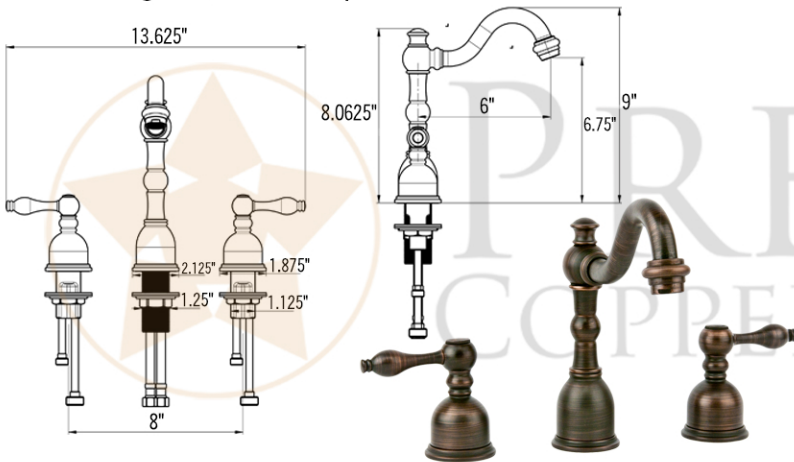

PACKAGE INCLUDES THE FOLLOWING ITEMS:

- * Oval Self Rimming Hammered Copper Sink / ORB Finish (Model# LO19RDB)
- * Widespread Bathroom Faucet / ORB Finish (Model# B-WS01ORB)
- * 1.5" Non-Overflow Pop-up Bathroom Sink Drain / ORB Finish (Model# D-208ORB)
- * Neutral Cure Copper Sink Installation Silicone (Model# C900-ORB)
- * Copper Sink Wax (Model# W900-WAX)

* ORB: Oil Rubbed Bronze

SINK DETAILS (Model# LO19RDB)

- * Oval Self Rimming Hammered Copper Sink
- * Color: Oil Rubbed Bronze
- * Outer Dimension: 19" x 14" x 6"
- * Inner Dimension: 17" x 12" x 6"
- * Drain Opening: 1.5" Non-Overflow
- * Material Gauge: (17 Gauge or .0450")
- * CODE / STANDARD COMPLIANCE: IAPMO / cUPC LISTED

DUE TO THE HAND CRAFTED NATURE OF THIS SINK, SMALL VARIANCES IN COLOR AND SIZE MAY OCCUR.
DO NOT MAKE ANY INSTALLATION CUTS UNTIL YOU RECEIVE YOUR ITEM(S).

PACKAGE INCLUDES THE FOLLOWING ITEMS:

- * Oval Self Rimming Hammered Copper Sink / ORB Finish (Model# LO19RDB)
- * Widespread Bathroom Faucet / ORB Finish (Model# B-WS01ORB)
- * 1.5" Non-Overflow Pop-up Bathroom Sink Drain / ORB Finish (Model# D-208ORB)
- * Neutral Cure Copper Sink Installation Silicone (Model# C900-ORB)
- * Copper Sink Wax (Model# W900-WAX)

* ORB: Oil Rubbed Bronze

FAUCET DETAILS (Model# B-WS01ORB)

- * Solid Brass Widespread Bathroom Faucet
- * Overall Height: 9" / Overall Width: 13.625"
- * Spout Reach: 6"
- * Valve Type: Drip Free Ceramic Disc
- * ASME A112.18.1/CSA B125.1, NSF/ANSI 61, California Lead Plumbing Law, ADA Compliant