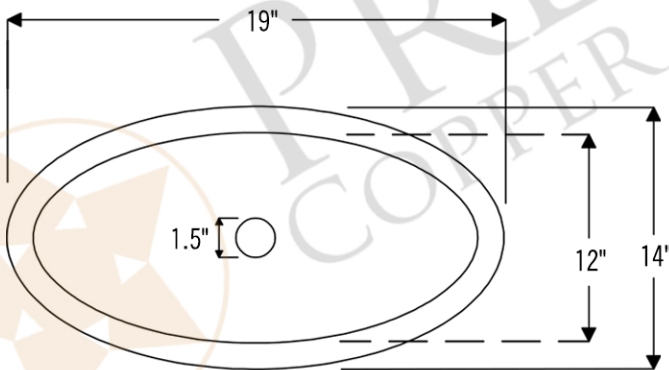

PACKAGE INCLUDES THE FOLLOWING ITEMS:

- * Oval Self Rimming Hammered Copper Sink / ORB Finish (Model# LO19RDB)
- * Widespread Bathroom Faucet / ORB Finish (Model# B-WS01ORB)
- * 1.5" Non-Overflow Pop-up Bathroom Sink Drain / ORB Finish (Model# D-208ORB)
- * Neutral Cure Copper Sink Installation Silicone (Model# C900-ORB)
- * Copper Sink Wax (Model# W900-WAX)

* ORB: Oil Rubbed Bronze

SINK DETAILS (Model# LO19RDB)

- * Oval Self Rimming Hammered Copper Sink
- * Color: Oil Rubbed Bronze
- * Outer Dimension: 19" x 14" x 6"
- * Inner Dimension: 17" x 12" x 6"
- * Drain Opening: 1.5" Non-Overflow
- * Material Gauge: (17 Gauge or .0450")
- * CODE / STANDARD COMPLIANCE: IAPMO / cUPC LISTED

* ORB: Oil Rubbed Bronze

FAUCET DETAILS (Model# B-WS01ORB)

- * Solid Brass Widespread Bathroom Faucet
- * Overall Height: 9" / Overall Width: 13.625"
- * Spout Reach: 6"
- * Valve Type: Drip Free Ceramic Disc
- * ASME A112.18.1/CSA B125.1, NSF/ANSI 61, California Lead Plumbing Law, ADA Compliant

DRAIN DETAILS (Model# D-208ORB)

- * 1.5" Non-Overflow Pop-up Bathroom Sink Drain
- * Design: Push Pop Top
- * Upper Flange Dimension: 2"
- * Material: Solid Brass

SILICONE DETAILS (Model# C900-ORB)

- * Neutral Cure Installation Silicone
- * Size: 4.7 OZ
- * Matches a Variety of Different Styled Sinks and Drains