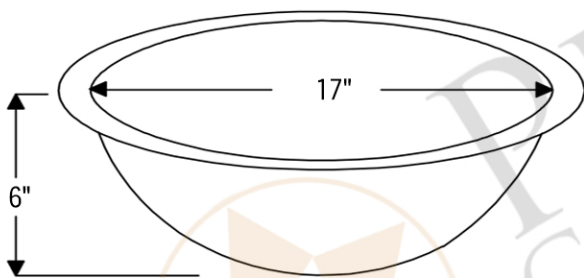

PACKAGE INCLUDES THE FOLLOWING ITEMS:

- * Oval Self Rimming Hammered Copper Sink / ORB Finish (Model# LO19RDB)
- * Widespread Bathroom Faucet / ORB Finish (Model# B-WS01ORB)
- * 1.5" Non-Overflow Pop-up Bathroom Sink Drain / ORB Finish (Model# D-208ORB)
- * Neutral Cure Copper Sink Installation Silicone (Model# C900-ORB)
- * Copper Sink Wax (Model# W900-WAX)

* ORB: Oil Rubbed Bronze

SINK DETAILS (Model# LO19RDB)

- * Oval Self Rimming Hammered Copper Sink
- * Color: Oil Rubbed Bronze
- * Outer Dimension: 19" x 14" x 6"
- * Inner Dimension: 17" x 12" x 6"
- * Drain Opening: 1.5" Non-Overflow
- * Material Gauge: (17 Gauge or .0450")
- * CODE / STANDARD COMPLIANCE: IAPMO / cUPC LISTED

* ORB: Oil Rubbed Bronze

FAUCET DETAILS (Model# B-WS01ORB)

- * Solid Brass Widespread Bathroom Faucet
- * Overall Height: 9" / Overall Width: 13.625"
- * Spout Reach: 6"
- * Valve Type: Drip Free Ceramic Disc
- * ASME A112.18.1/CSA B125.1, NSF/ANSI 61, California Lead Plumbing Law, ADA Compliant