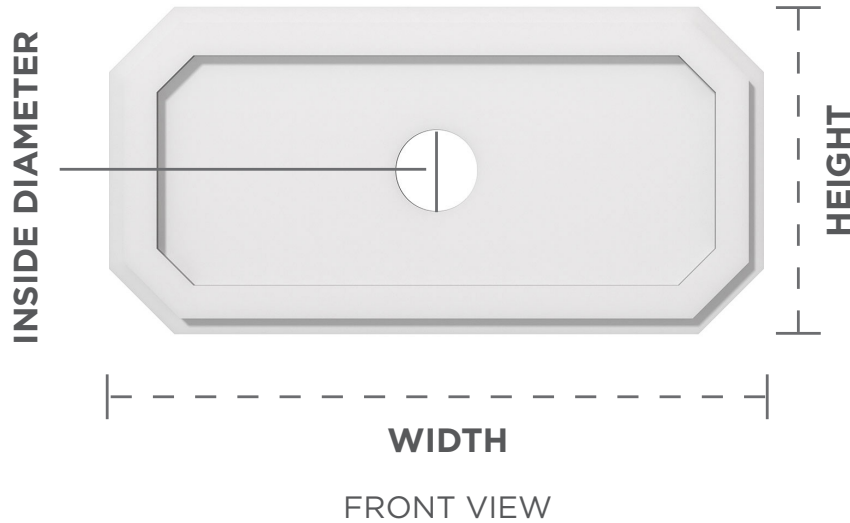

EMERALD PVC CONTEMPORARY CEILING MEDALLION

ITEM NO.

CMPED

WIDTH
10" - 40"
HEIGHT
5" - 20"
INSIDE DIAMETER
0" - 7"
PROJECTION
1"

CONSTRUCTION: Expanded Cellular PVC

USAGE: Commercial or residential walls & ceilings. Suitable for areas exposed to water or for outdoor applications.