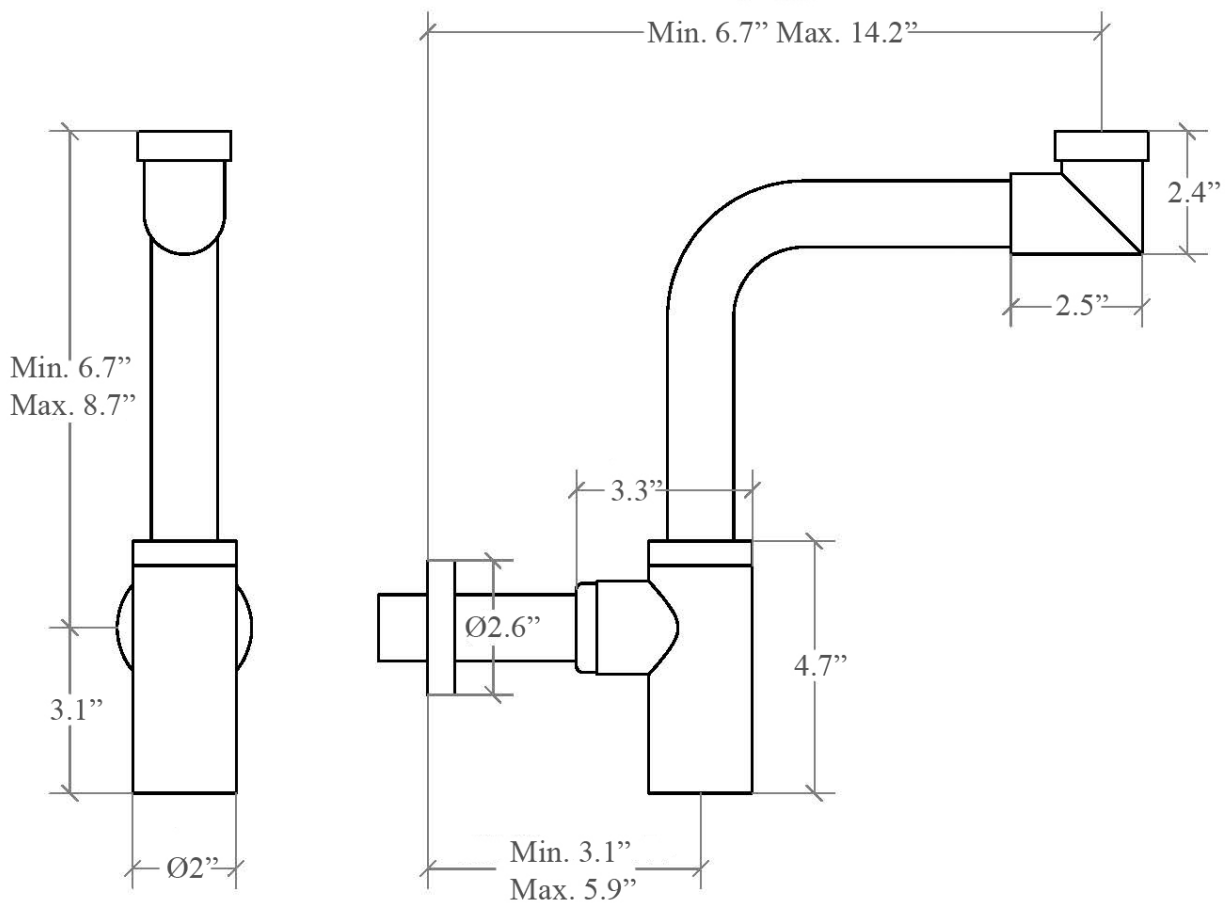

## Finishes

Matte Black

Polished Chrome

**Collection**  
WSBC Fittings

**Model |**  
WSBC 53921

Dimensions Metric

*1 inch = 2.54 cm*

*1 inch = 25.4 mm*

# Product Specs Sheets

Collection  
WSBC Fittings

Model |  
WSBC 53921

Dimensions Metric

1 inch = 2.54 cm  
1 inch = 25.4 mm

**WS**<sup>®</sup>  
BATH  
COLLECTIONS

1051 Lea Drive - Collegeville, PA 19426  
Tel. 215 513 9400 - Fax 610 831 0215