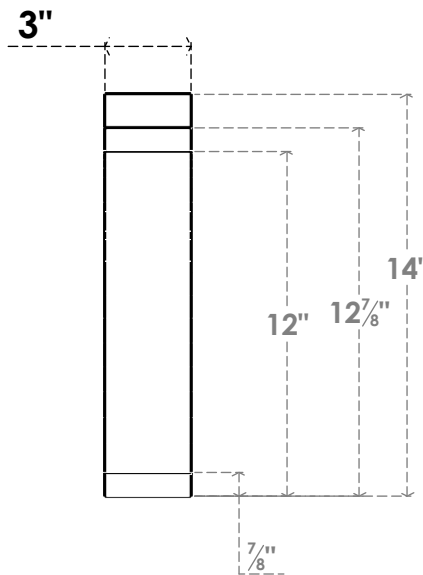

ITEM NUMBER: BRCURO030X10000X14000LFTRCPR

3"W X 10"D X 14"H LAFAYETTE ROUGH CEDAR WOODGRAIN OPEN
TIMBERTHANE BRACE, PRIMED TAN

SIDE PROFILE

FRONT PROFILE

ISOMETRIC

EKENA MILLWORK
2300 WEST MAIN ST.
CLARKSVILLE, TX 75426
TOLL FREE: 866-607-0453
WWW.EKENAMILLWORK.COM

NOTES

1. INSTALLATION TO BE COMPLETED IN ACCORDANCE WITH MANUFACTURER'S SPECIFICATIONS.
2. DRAWING MAY NOT BE TO SCALE
3. THIS DRAWING IS INTENDED FOR DESIGN AND PLANNING PURPOSES ONLY.
4. ALL INFORMATION CONTAINED HEREIN WAS CURRENT AT THE TIME OF DEVELOPMENT BUT MUST BE REVIEWED AND APPROVED BY THE PRODUCT MANUFACTURER TO BE CONSIDERED ACCURATE.
5. TIMBERTHANE ARCHITECTURAL PRODUCTS ARE MADE FROM HIGH DENSITY URETHANE AND COME FACTORY PRIMED