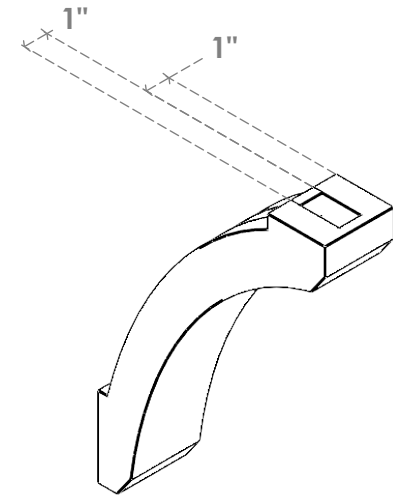

ITEM NUMBER: BRCURO030X10000X14000LFTRCPR

3"W X 10"D X 14"H LAFAYETTE ROUGH CEDAR WOODGRAIN OPEN
TIMBERTHANE BRACE, PRIMED TAN

SIDE PROFILE

FRONT PROFILE

ISOMETRIC

EKENA MILLWORK
2300 WEST MAIN ST.
CLARKSVILLE, TX 75426
TOLL FREE: 866-607-0453
WWW.EKENAMILLWORK.COM

NOTES

1. INSTALLATION TO BE COMPLETED IN ACCORDANCE WITH MANUFACTURER'S SPECIFICATIONS.
2. DRAWING MAY NOT BE TO SCALE
3. THIS DRAWING IS INTENDED FOR DESIGN AND PLANNING PURPOSES ONLY.
4. ALL INFORMATION CONTAINED HEREIN WAS CURRENT AT THE TIME OF DEVELOPMENT BUT MUST BE REVIEWED AND APPROVED BY THE PRODUCT MANUFACTURER TO BE CONSIDERED ACCURATE.
5. TIMBERTHANE ARCHITECTURAL PRODUCTS ARE MADE FROM HIGH DENSITY URETHANE AND COME FACTORY PRIMED