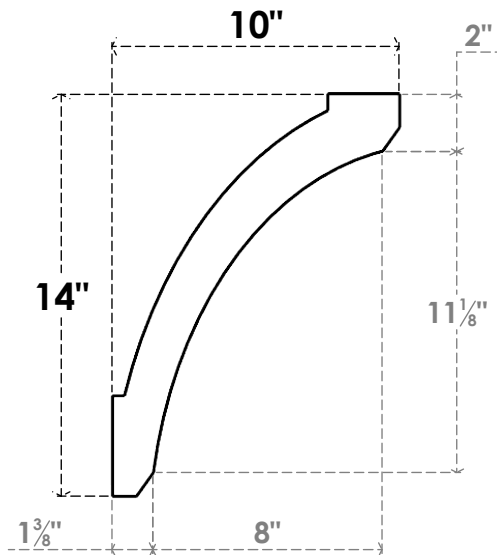

ITEM NUMBER: BRCURO030X10000X14000LFTRCPR

3"W X 10"D X 14"H LAFAYETTE ROUGH CEDAR WOODGRAIN OPEN
TIMBERTHANE BRACE, PRIMED TAN

SIDE PROFILE

FRONT PROFILE

ISOMETRIC

EKENA MILLWORK
2300 WEST MAIN ST.
CLARKSVILLE, TX 75426
TOLL FREE: 866-607-0453
WWW.EKENAMILLWORK.COM

NOTES

1. INSTALLATION TO BE COMPLETED IN ACCORDANCE WITH MANUFACTURER'S SPECIFICATIONS.
2. DRAWING MAY NOT BE TO SCALE
3. THIS DRAWING IS INTENDED FOR DESIGN AND PLANNING PURPOSES ONLY.
4. ALL INFORMATION CONTAINED HEREIN WAS CURRENT AT THE TIME OF DEVELOPMENT BUT MUST BE REVIEWED AND APPROVED BY THE PRODUCT MANUFACTURER TO BE CONSIDERED ACCURATE.
5. TIMBERTHANE ARCHITECTURAL PRODUCTS ARE MADE FROM HIGH DENSITY URETHANE AND COME FACTORY PRIMED