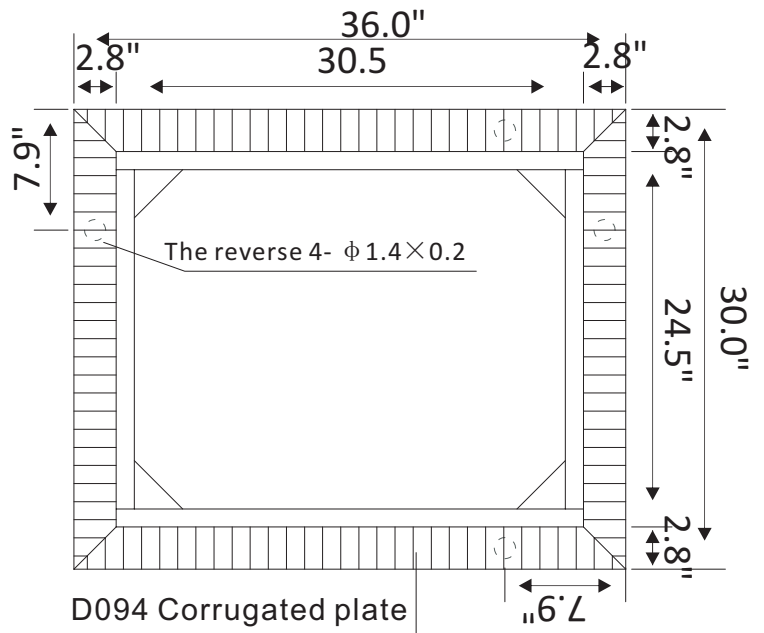

INSTALLATION SPECIFICATION

Model No.:	714036-MIR-PG
Finish:	PARIS GREY
Mount type:	Wall-mounted
Orientation:	Horizontal or Vertical
Material:	Solid wood
Storage included:	No
Overall size:	36.0"W x 1.1"D x 30.0"H
Net weight:	21.4 lbs
Lens material:	5mm copper-free environmental lens

Savona

36"

Bathroom Mirror

All measurements are approximate. Measurements may vary +/- 1/2

Mirror section