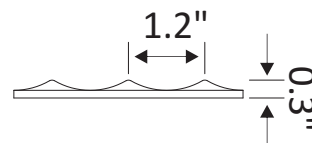

INSTALLATION SPECIFICATION

Model No.:	714036-MIR-PG
Finish:	PARIS GREY
Mount type:	Wall-mounted
Orientation:	Horizontal or Vertical
Material:	Solid wood
Storage included:	No
Overall size:	36.0"W x 1.1"D x 30.0"H
Net weight:	21.4 lbs
Lens material:	5mm copper-free environmental lens

Savona

36"

Bathroom Mirror

All measurements are approximate. Measurements may vary +/- 1/2

Mirror section