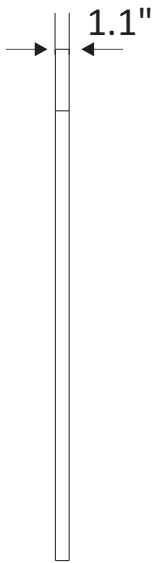

INSTALLATION SPECIFICATION

Model No.:	714036-MIR-PG
Finish:	PARIS GREY
Mount type:	Wall-mounted
Orientation:	Horizontal or Vertical
Material:	Solid wood
Storage included:	No
Overall size:	36.0"W x 1.1"D x 30.0"H
Net weight:	21.4 lbs
Lens material:	5mm copper-free environmental lens

Savona

36"

Bathroom Mirror

All measurements are approximate. Measurements may vary +/- 1/2

Mirror section