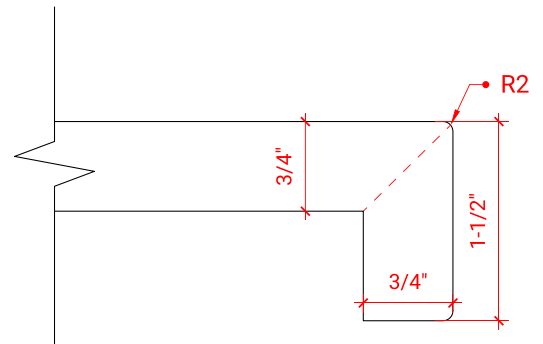

EDGE SIDE VIEW