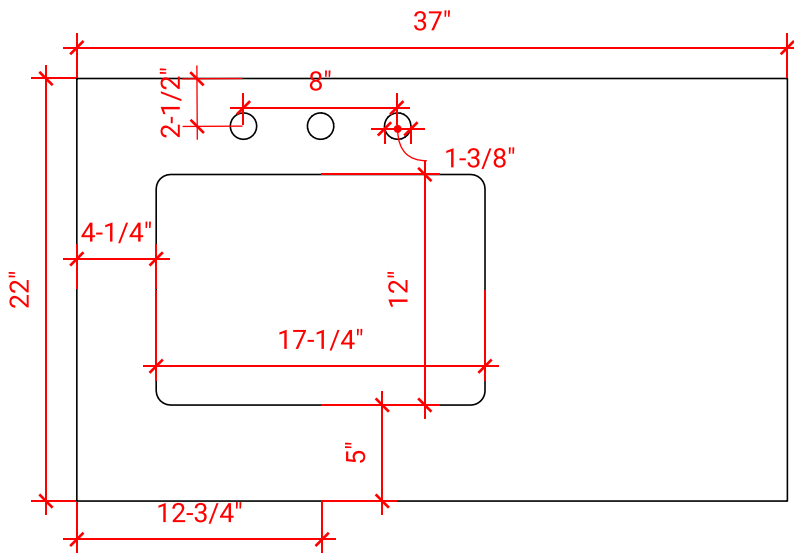

## OVERALL DIMENSIONS

37" W x 22" D x 1.5" H

## FEATURES

- Solid countertop with mitered edges & seams
- Undermount white rectangular sink
- Pre-drilled for 8" widespread faucet

## EDGE SIDE VIEW

## THREE DIMENSIONAL COUNTERTOP VIEW