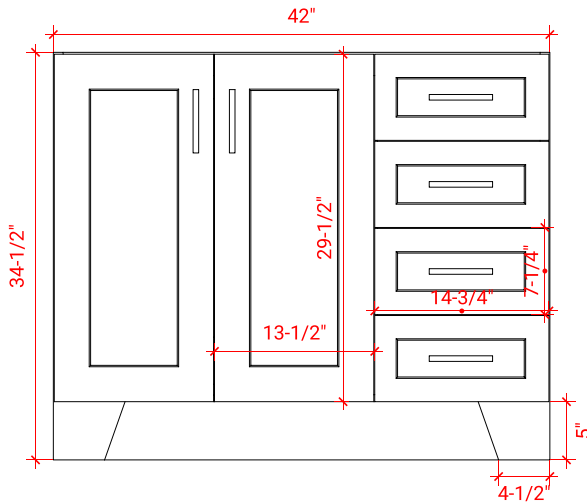

White Grey Espresso Midnight Blue

FRONT VIEW