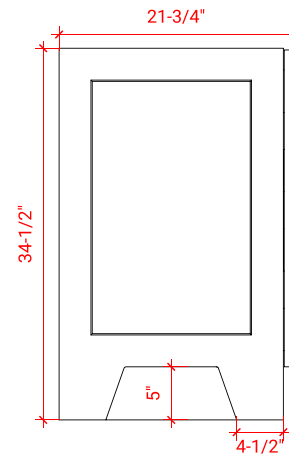

TAYLOR 43" LEFT OFFSET CABINET

ARIEL

Q043S-L

BASE CABINET DIMENSIONS

42" W x 21.75" D x 34.5" H

FEATURES

- Solid wood frame & plywood panels
- Dovetail drawers and joints
- Soft closing doors & drawers

HARDWARE FINISHES

Satin Nickel Satin Brass Satin Black

AVAILABLE COLORS

White Grey Espresso Midnight Blue

SIDE VIEW