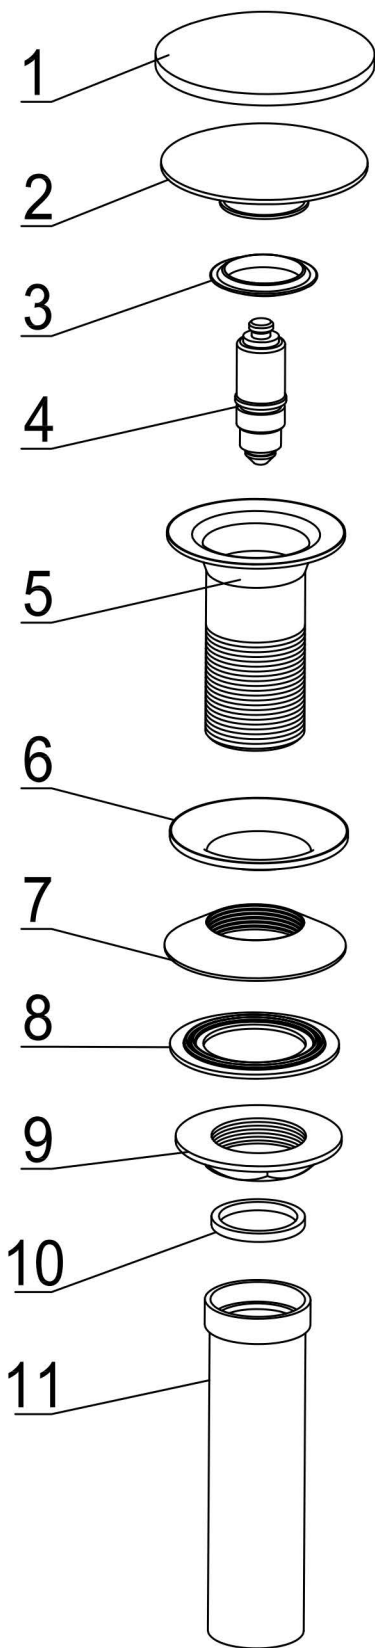

# AB9055

11	0053 tube piece	H65+H59	1	40030027401
10	0010 Gasket	PE	1	70020006029
9	0010 Nut	Plastic	1	40030001530
8	0053 Plastic piece	PE	1	70020035329
7	0010 Glue cushion	Rubber	1	70030001130
6	0040 Silicone pad	Rubber	1	70030037730
5	0054 pop-up drain	H59	1	40030009501
4	0053 Switch	Subassembly	1	40030009000
3	0053 Seal ring	NBR	1	70030007230
2	Decorative cover	H59	1	40030009901
1	0072 Plastic guard	Plastic	1	70030025629
No.	Description	Material	QTY	Code