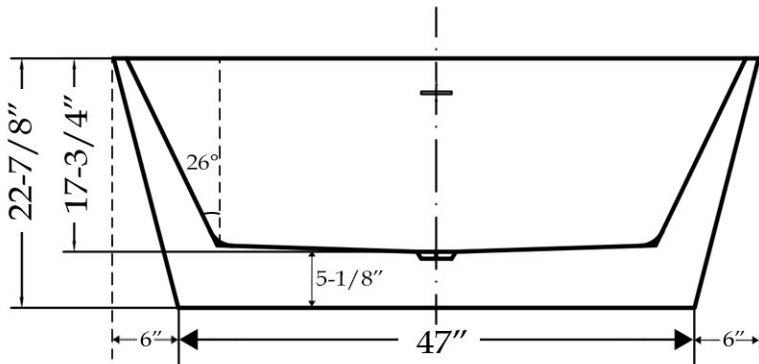

Acrylic Contemporary Tub
by Randolph Morris

Item #: RMBP39-59

Volume: 44 gal Weight: 102.5 lbs

All products and specifications are subject to change without notice. Randolph Morris is not responsible for typographical and/or dimensional errors. Typographical errors are subject to correction.

Note: Rough-in dimensions may vary +/- 1/2" and are subject to change. No responsibility is assumed by Randolph Morris.