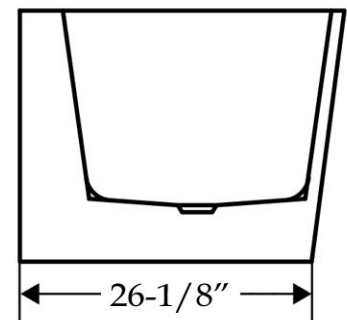

Acrylic Contemporary Tub
by Randolph Morris

Item #: RMBP39-59

Volume: 44 gal Weight: 102.5 lbs

All products and specifications are subject to change without notice. Randolph Morris is not responsible for typographical and/or dimensional errors. Typographical errors are subject to correction.

Note: Rough-in dimensions may vary +/- 1/2" and are subject to change. No responsibility is assumed by Randolph Morris.