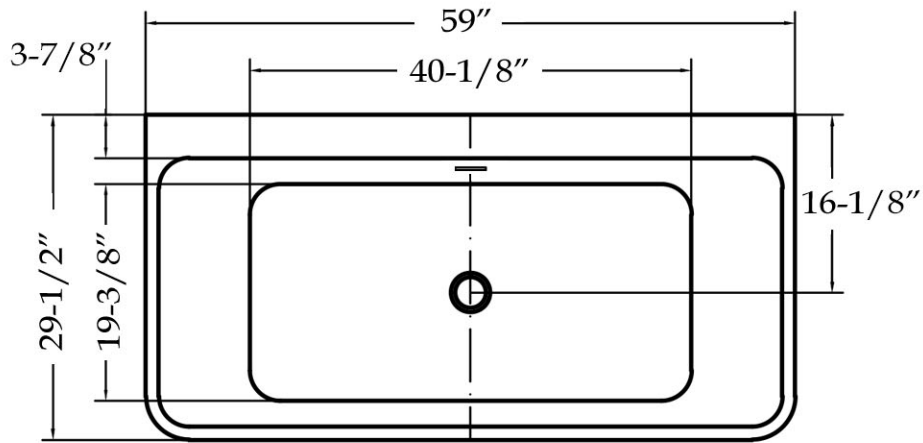

Acrylic Contemporary Tub
by Randolph Morris

Item #: RMBP39-59

Volume: 44 gal Weight: 102.5 lbs

All products and specifications are subject to change without notice. Randolph Morris is not responsible for typographical and/or dimensional errors. Typographical errors are subject to correction.

Note: Rough-in dimensions may vary +/- 1/2" and are subject to change. No responsibility is assumed by Randolph Morris.