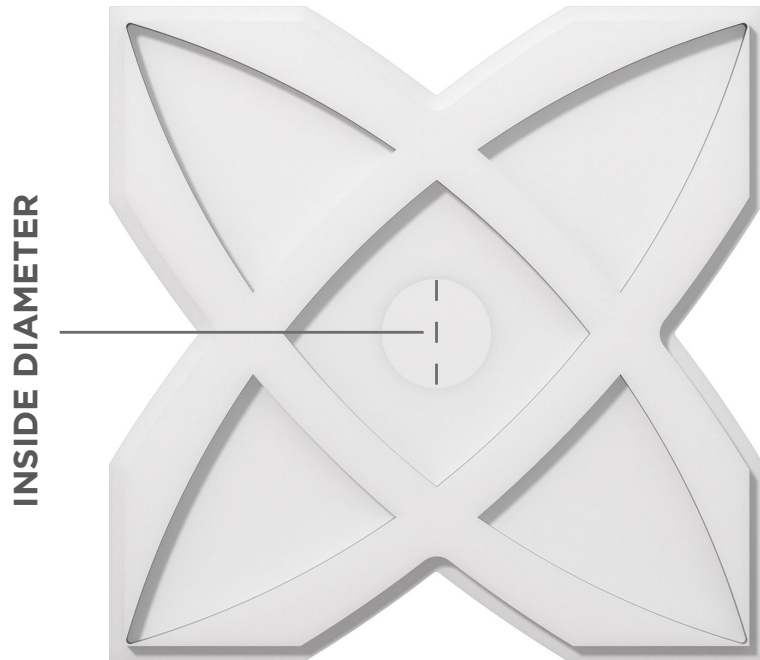

# TITUS PVC CONTEMPORARY CEILING MEDALLION

ITEM NO.

CMPTS

INSIDE DIAMETER

OUTSIDE DIAMETER

FRONT VIEW

PROJECTION

SIDE VIEW

OUTSIDE DIAMETER
10" - 40"
INSIDE DIAMETER
0" - 7"
PROJECTION
1"

**CONSTRUCTION:** Expanded Cellular PVC

**USAGE:** Commercial or residential walls & ceilings. Suitable for areas exposed to water or for outdoor applications.