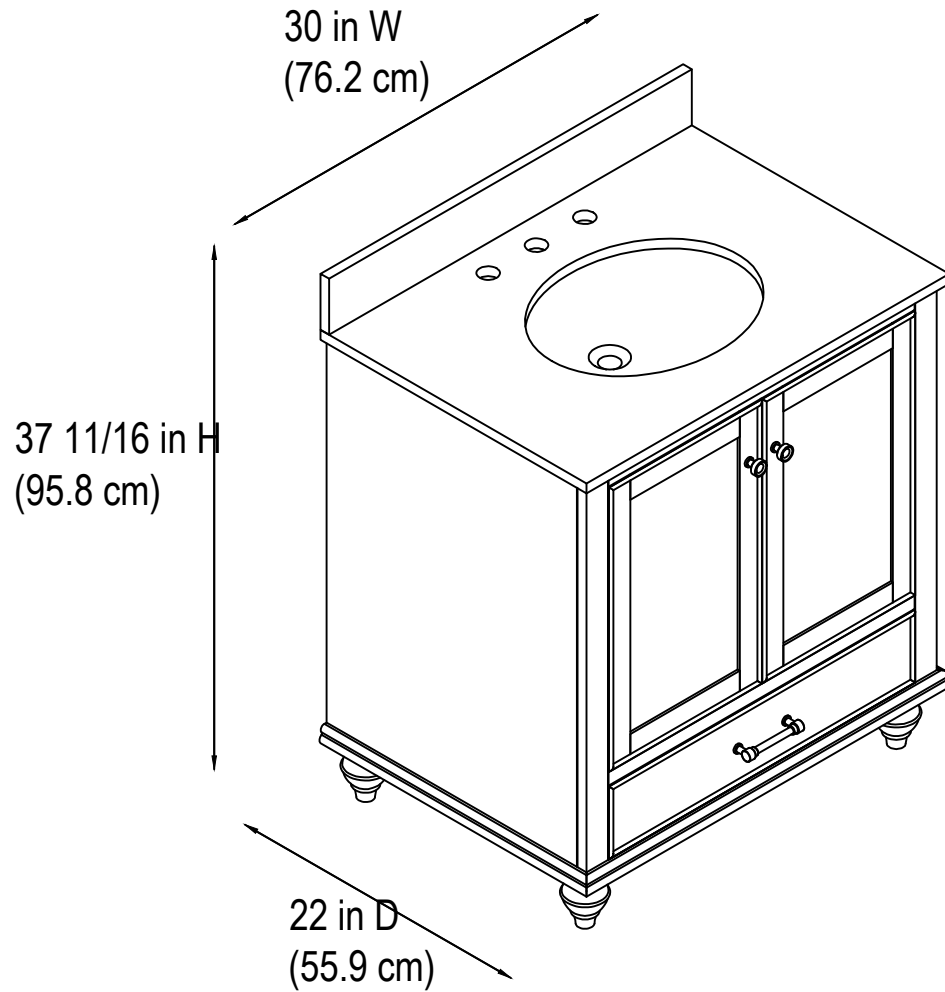

30" Bathroom Vanity

30 in. W x 22 in.D x 37 11/16 in.H
(76.2 cm x 55.9 cm x 95.8 cm)

Top View

Back View