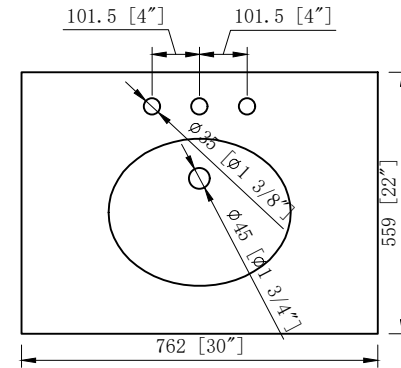

30" Bathroom Vanity

30 in. W x 22 in.D x 37 11/16 in.H
(76.2 cm x 55.9 cm x 95.8 cm)

Top View

Back View