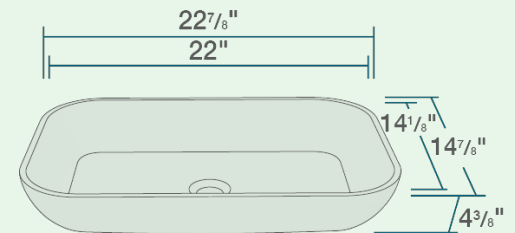

22 7/8" x 14 7/8" x 4 3/8"
 Vessel Installation
 24" Minimum Cabinet Size
 Stain Resistant
 Scratch Resistant
 Multiple Colors Available
 No Hardware Needed
 Limited Lifetime Warranty

Accessories

No Available Accessories

Features

Vessel Installation 	24" Minimum Cabinet Size 	Stain Resistant 	Scratch Resistant 	Multiple Colors Available 	No Hardware Needed 
Limited Lifetime Warranty 	One Bowl 				

UPC: 841412153225