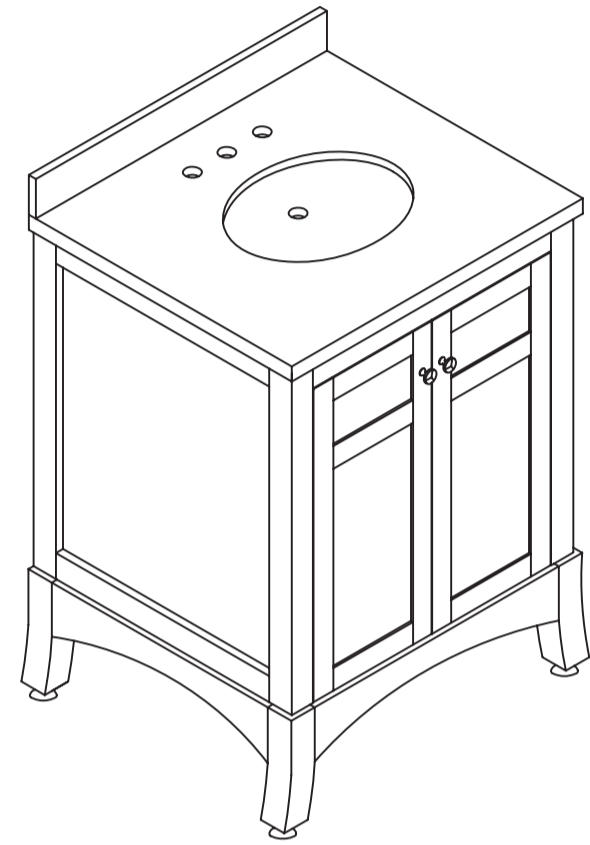

VIVA

MODLE NO : EVVN514-24WH

- Please check your product packaging to make ensure the included accessories are on the "List of Standard Accessories".If any parts are missing, please contact your local dealer immediately.
- Do not allow any sharp objects to come in contact with the cabinet,as it will scratch the surface. Continuous and prolonged exposure to direct sunlight may cause discoloration to the wood.
- Please avoid using cleaning products that contain bleach or ammonia. Wood surface should only be cleaned with wood care products such as soapy water or furniture polish.