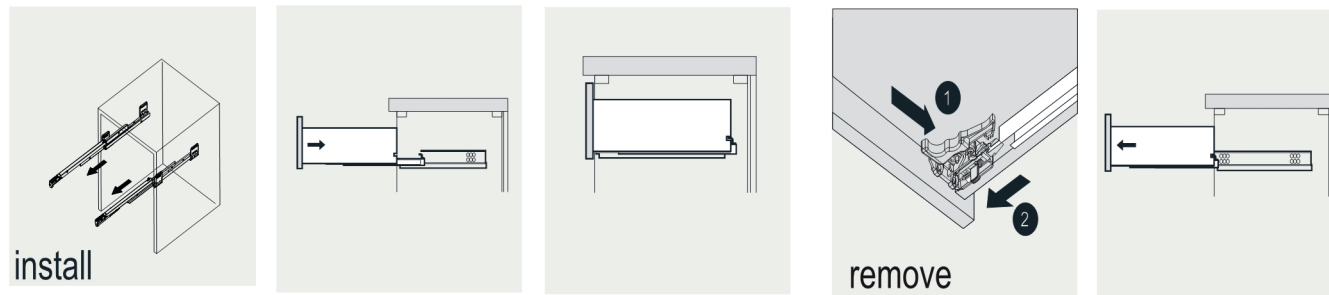

VIVA

MODLE NO : EVVN514-24WH

- Please check your product packaging to make ensure the included accessories are on the "List of Standard Accessories".If any parts are missing, please contact your local dealer immediately.
- Do not allow any sharp objects to come in contact with the cabinet,as it will scratch the surface. Continuous and prolonged exposure to direct sunlight may cause discoloration to the wood.
- Please avoid using cleaning products that contain bleach or ammonia. Wood surface should only be cleaned with wood care products such as soapy water or furniture polish.

ERECTING TOOL

DRAWER'S ADJUST

INSTALLATION INSTRUCTIONS