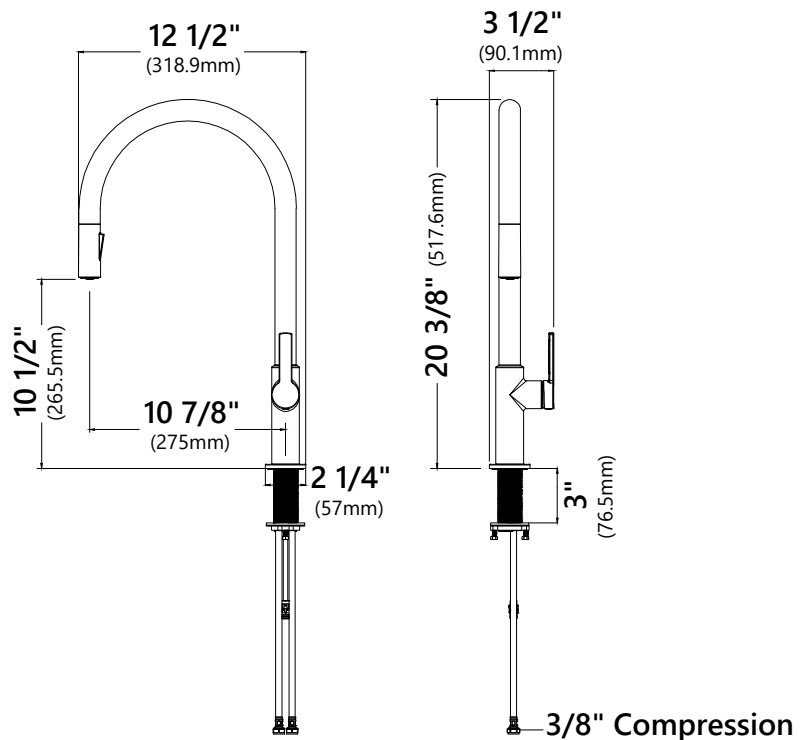

KPF-2821

Single Handle Pull Down Kitchen Faucet

Faucet Dimensions

Overall Height: 20 3/8"

Spout Height: 10 1/2"

Spout Reach: 10 7/8"

Features

- Pull Down Faucet
- Brass Body
- ABS Sprayer
- Lead Free Brass Waterway
- 360° Swivel Spout
- Flow Rate: 1.8 gpm (6.8L/min) @ 60 psi
- Comes with 2.2 gpm Option
- Dual Function Sprayhead - Spray/Stream
- 25mm Ceramic Cartridge
- 30" Integrated Nylon Waterlines
- Dome Shaped Screen Washer
- Quick Weight
- Quick Connect Sprayer Hose
- 14 1/8" Hose Length
- Connections 3/8" Compression
- Max Deck Thickness: 3"
- TPI of aerator in the Sprayer - M16.5*1

Accessories Included

- Hex Wrench
- Weight

Available Finishes

- Spot Free Stainless Steel
- Matte Black
- Spot Free Antique Champagne Bronze
- Brushed Brass

CODES/STANDARDS:

Product Certification

cUPC (ASME A112.18.1/CSA B125.1)

NSF/ANSI Standard 61 and 372 certified by IAPMO
AB1953, MASS, CEC, DOE, ADA

NOTE: Some Kitchen Faucets that do not have a pull out or pull down sprayer may be connected to a portable dishwasher. Pull out and pull down faucets should never be connected to portable dishwashers because potential pressure fluctuations during washing cycles cause hose ruptures or leaks.

Warranty

Kraus Limited Lifetime Warranty

see website for details www.kraususa.com

Kraus USA Customer Service

1.800.775.0703 | customerservice@kraususa.com