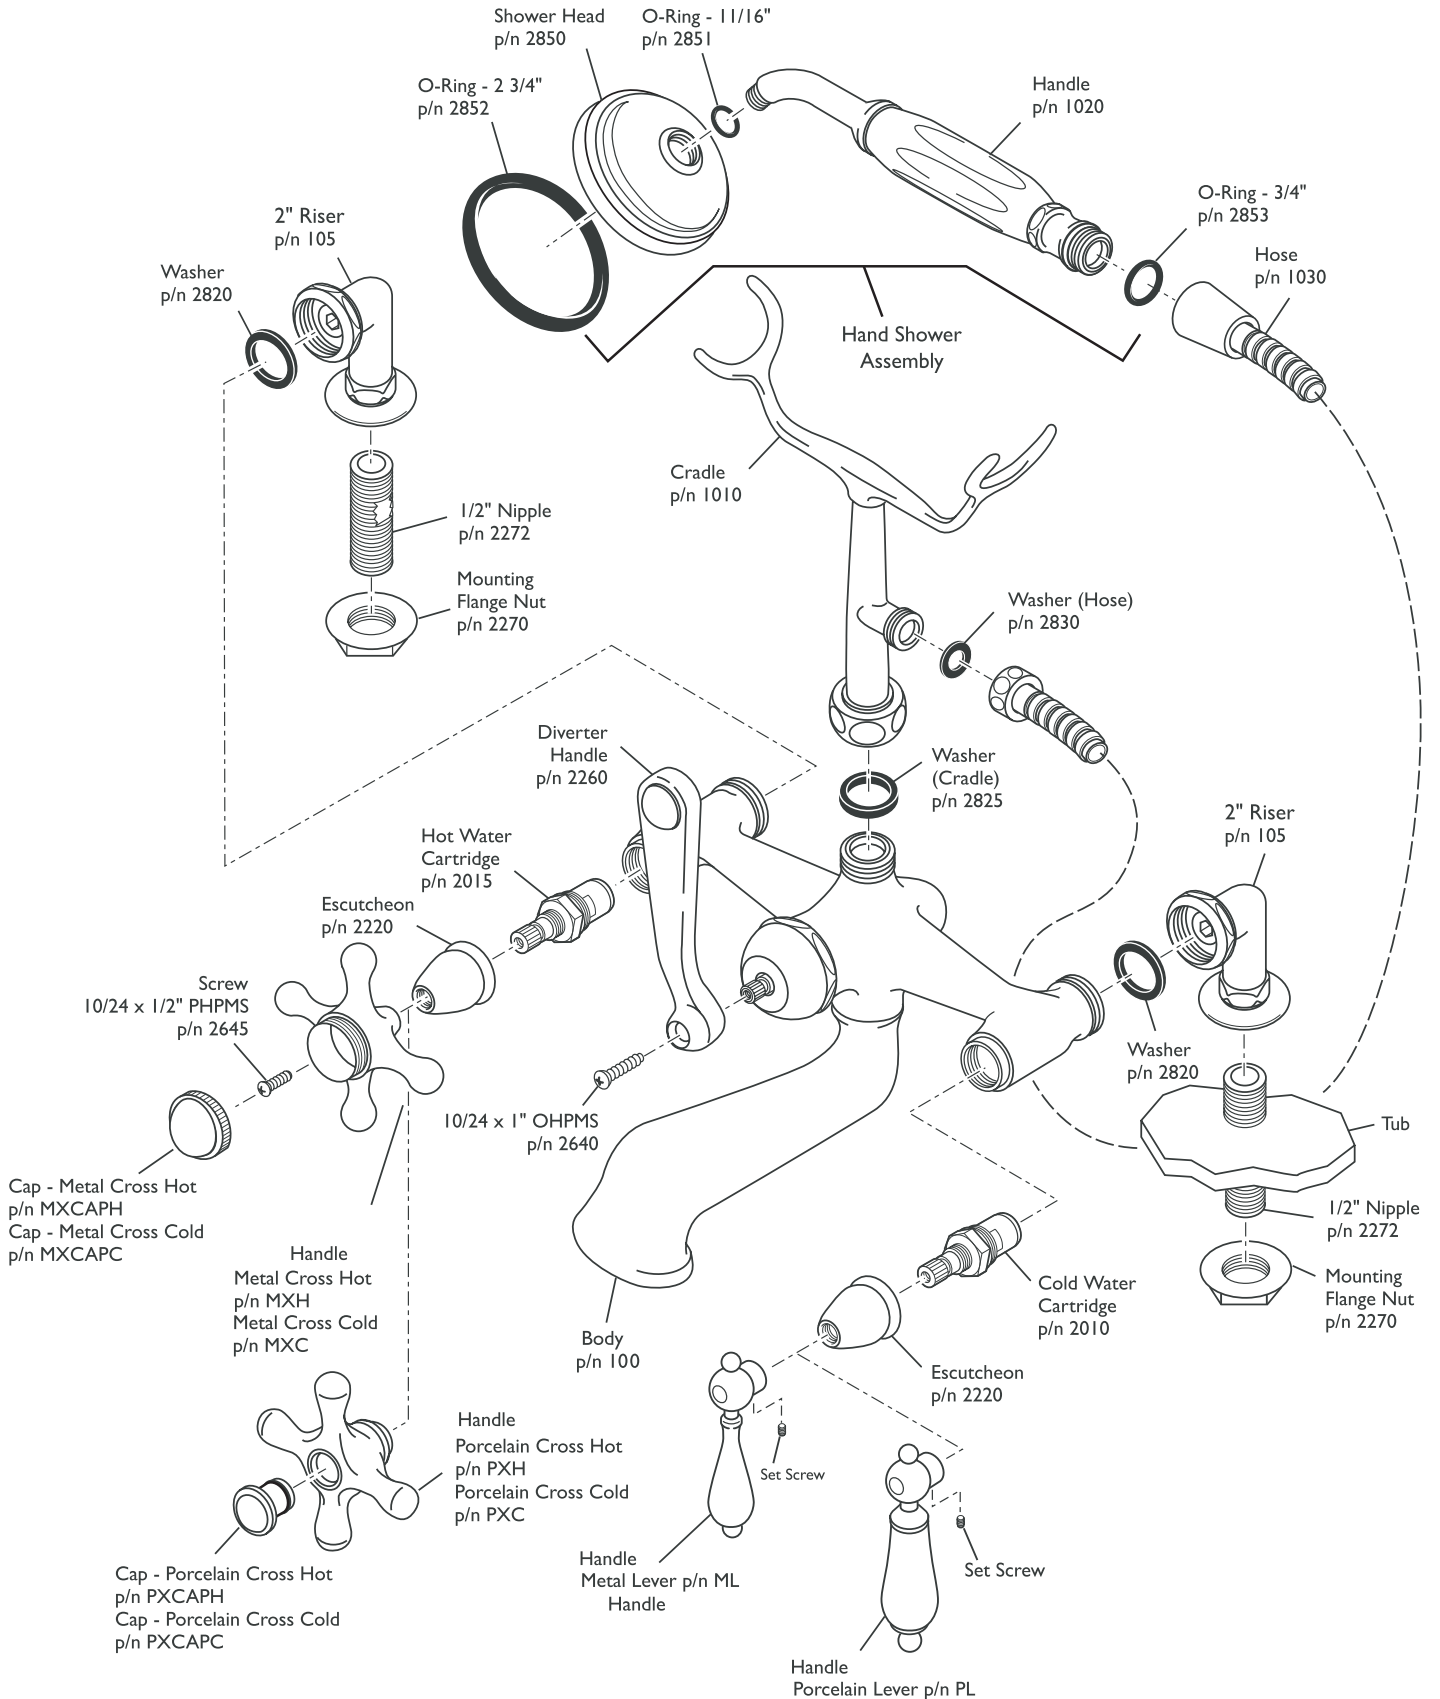

F6-0007 Tub Faucet

ASSEMBLY DIAGRAM

F6-0007 Faucet

SPECIFICATION SHEET