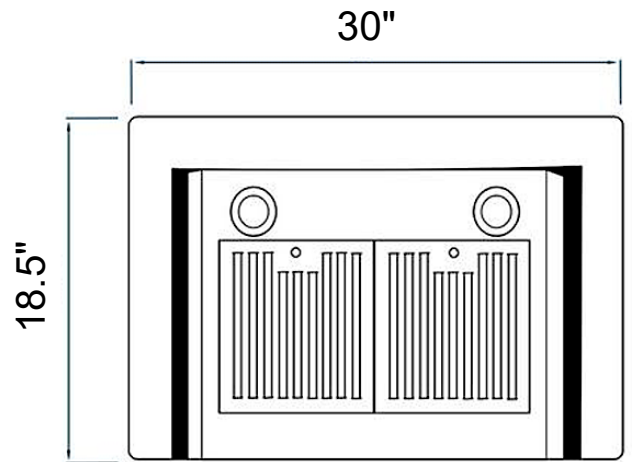

COS-668AS750

Assembled Product Dimensions

Location of
3-Prong Power Cord