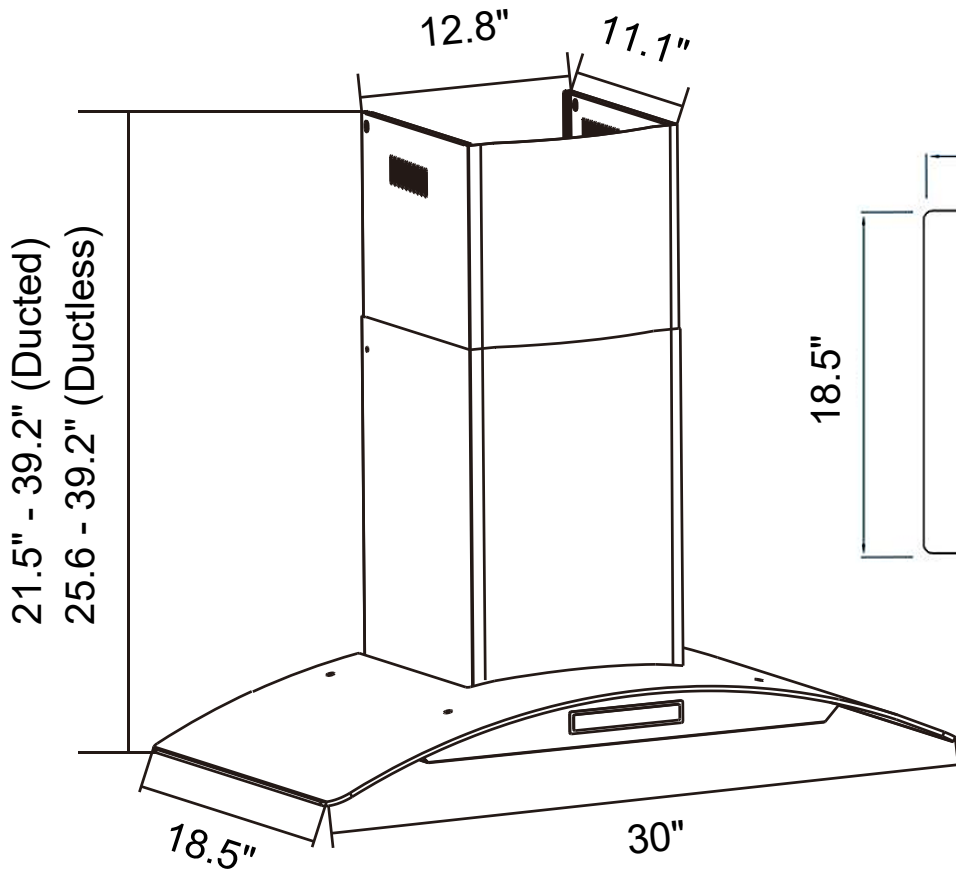

COS-668AS750

Assembled Product Dimensions

Location of
3-Prong Power Cord