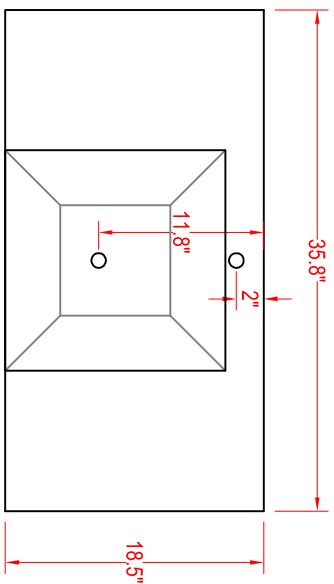

Bathroom Cabinet

Unit

inch

Model

VA3136

Mirror: 35.8"x27.56" inch

Cabinet: 35.8"x18.5"x31.1" inch

Handle: 6.2" inch

(PLAN)

(BACK)