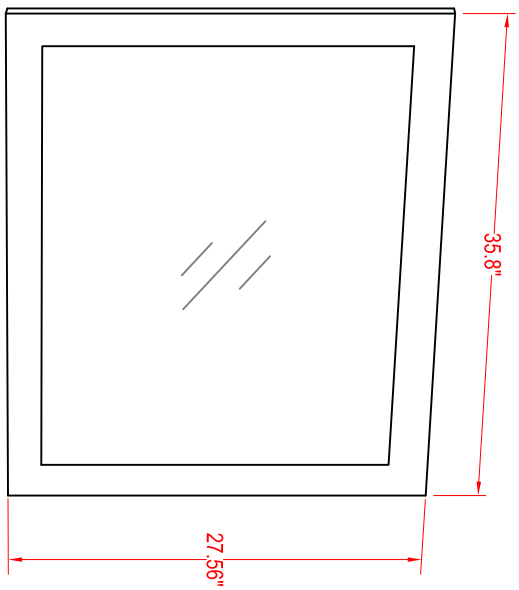

Bathroom Cabinet

Unit

inch

Model

VA3136

Mirror: 35.8"x27.56" inch

Cabinet: 35.8"x18.5"x31.1" inch

Handle: 6.2" inch