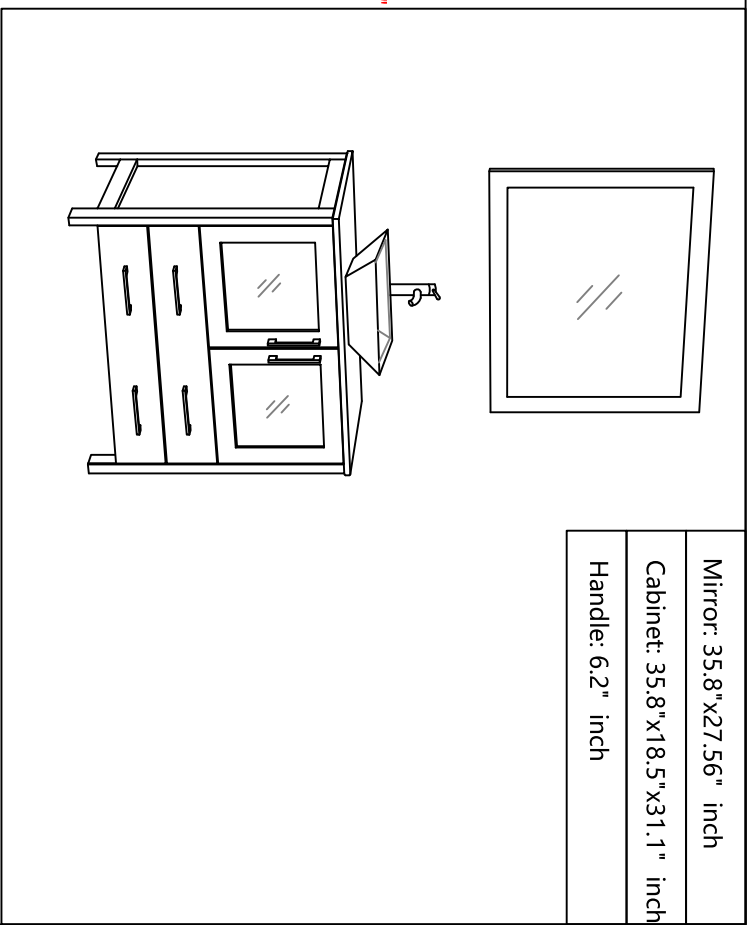

Bathroom Cabinet

Unit

inch

Model

VA3136

Mirror: 35.8"x27.56" inch

Cabinet: 35.8"x18.5"x31.1" inch

Handle: 6.2" inch

(PLAN)

(BACK)