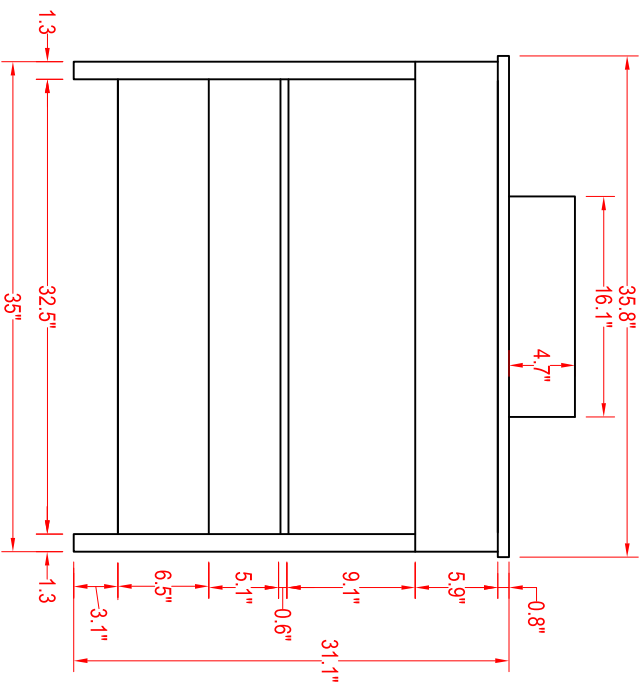

Bathroom Cabinet

Unit

inch

Model

VA3136

Mirror: 35.8"x27.56" inch

Cabinet: 35.8"x18.5"x31.1" inch

Handle: 6.2" inch

(PLAN)

(BACK)