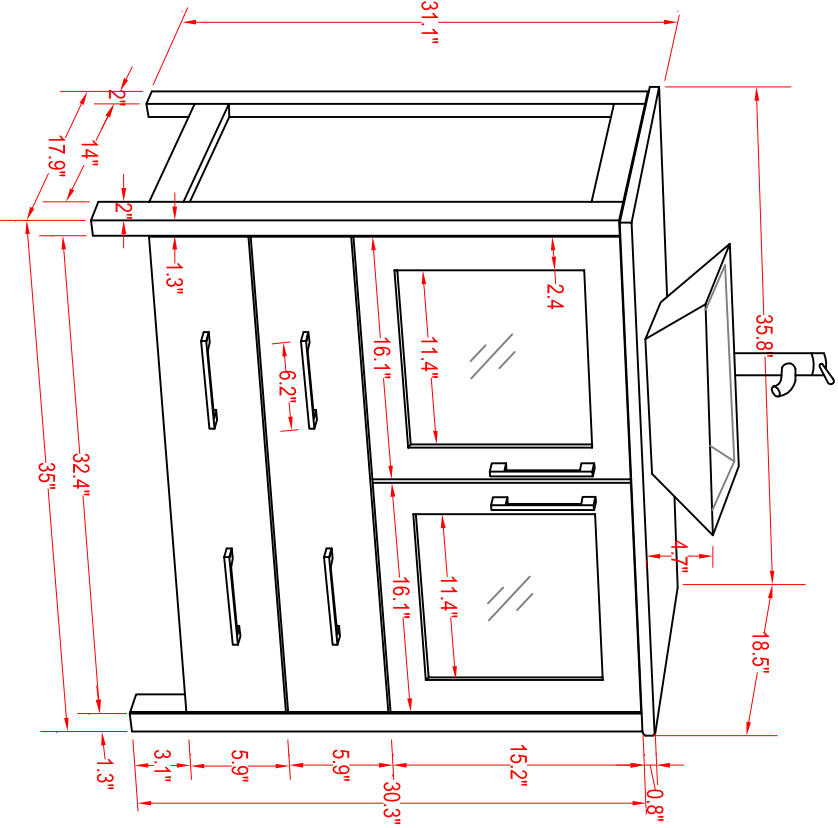

Bathroom Cabinet

Unit

inch

Model

VA3136

Mirror: 35.8"x27.56" inch

Cabinet: 35.8"x18.5"x31.1" inch

Handle: 6.2" inch

(PLAN)

(BACK)