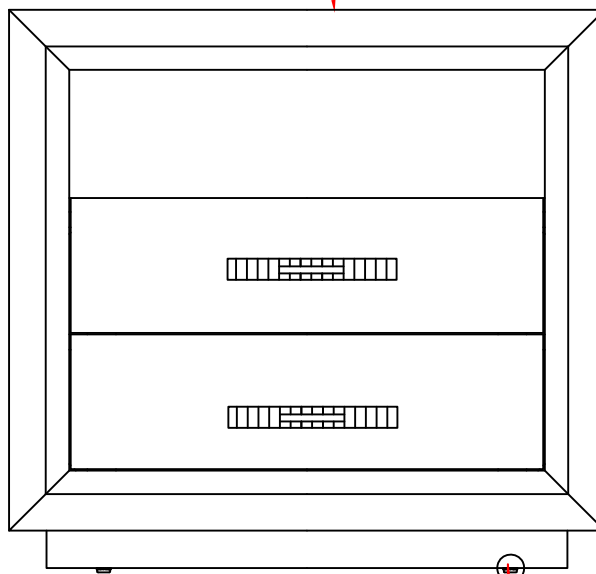

ASSEMBLY INSTRUCTION

ITEM: 6350-90016-95 Balboa Two Drawer Nightstand

Thank you for purchasing this quality product. Be sure to unpack carefully looking for small parts which may have come loose during shipment.

Read all instruction and study the drawing carefully before starting the assembly process.

HARDWARE PACK

NO.	DRAWING	DESCRIPTION	SIZE	Q'TY
A		Anti - Tip Kit		1 PC

Tipping Restraint

Anti-tip kit is included for use.
We recommend installing for
safety reason.

Adjust leveler if needed to level
nightstand on uneven floor.