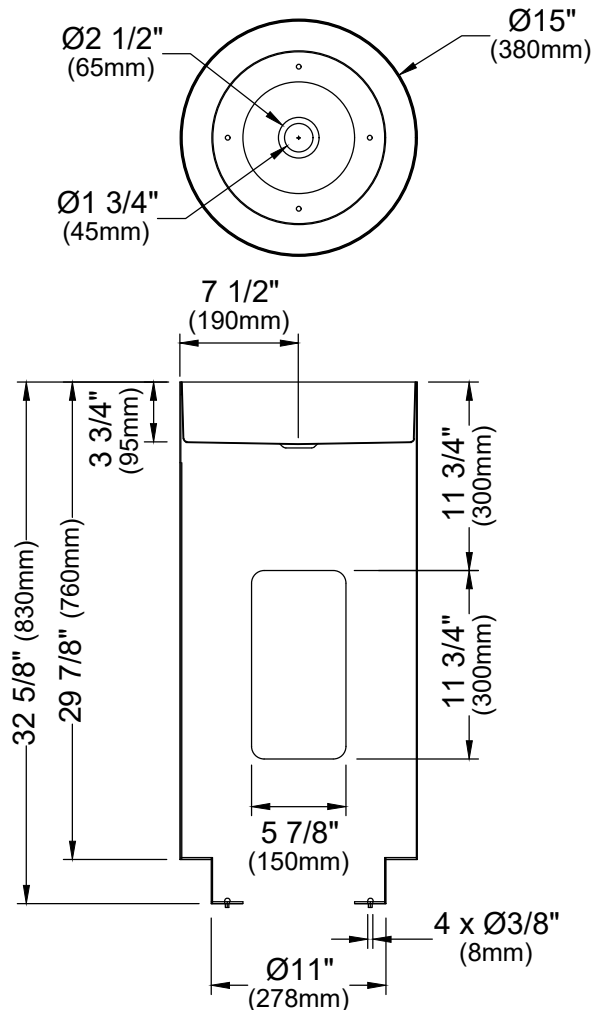

Shown in Gold

Series	Cinox
Material	T-304 Stainless Steel
Installation Type	Free-standing
Configuration/Style	Pedestal
Finish	Brushed
Overall Dimensions	Ø15" x 32 5/8"
Bowl Dimensions	Ø14 3/4" x 3 3/4"
Drain Size	1 3/4"
Template Included	No
Clips Included	No
Accessories Included	Pop-up drain - PU25
Resistant to	Stains, heat
Drain Location	Center

We reserve the right to update product specifications without notice. Please visit karran.com for the most current specification sheets. All dimensions are accurate to 1/4". REV 03-2025