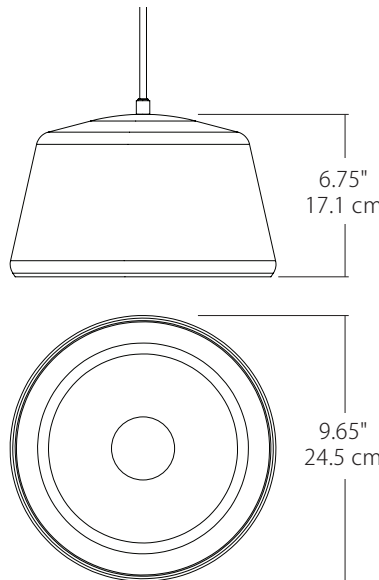

## Features

- Suspends from an 144" adjustable cable
- Comes standard with a E26 socket (bulb not included)
- Spun aluminum construction with two-color powder coated paint finish
- Damp location rated

**QUICK SHIP** | AVAILABLE IN 2 WEEKS

## Specifications

- Cable Length: 12', for longer lengths consult factory
- Fixture Weight: 2.1 lb. (.95 kg)
- Standard SP5 Canopy

## Dimensions