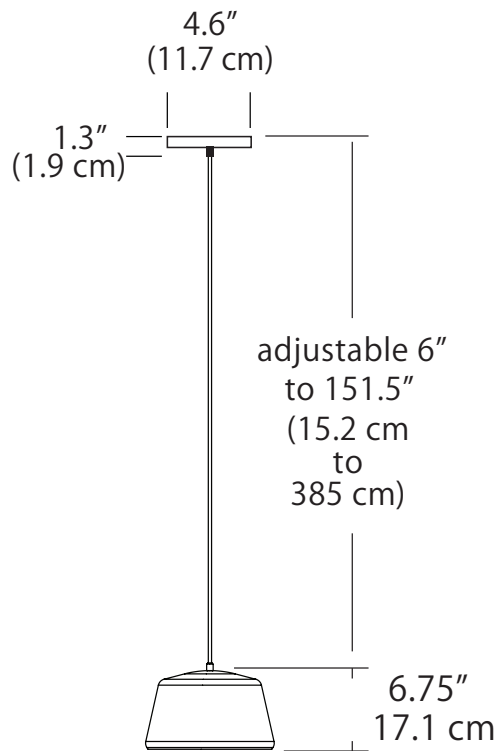

## Features

- Suspends from an 144" adjustable cable
- Comes standard with a E26 socket (bulb not included)
- Spun aluminum construction with two-color powder coated paint finish
- Damp location rated

**QUICK SHIP** | AVAILABLE IN 2 WEEKS

## Specifications

- Cable Length: 12', for longer lengths consult factory
- Fixture Weight: 2.1 lb. (.95 kg)
- Standard SP5 Canopy

## Dimensions

## ORDERING GUIDE

Category	Series	Diffuser	Size	Finish	Color Temp.	Wattage	Mounting	Length
SP	PBX	SO	10		NAK	E26	SP5	144

SP Small Pendant	PBX Pillbox	SO E26 Socket (bulb not included)	10 10" Diameter	WG White w/ Gold Interior BG Black w/ Gold Interior BW Black w/ White Interior SW Satin Nickel w/ White Interior	NAK (not applicable)	E26 (E26 screw-in socket) (Bulb not included) 75W maximum/ incandescent bulb 23W maximum listed LED bulb	SP5 (5" Canopy/no driver)	144" (Standard) (Change Length for custom cable length, in inches)
------------------	-------------	-----------------------------------	-----------------	---	----------------------	--	---------------------------	--