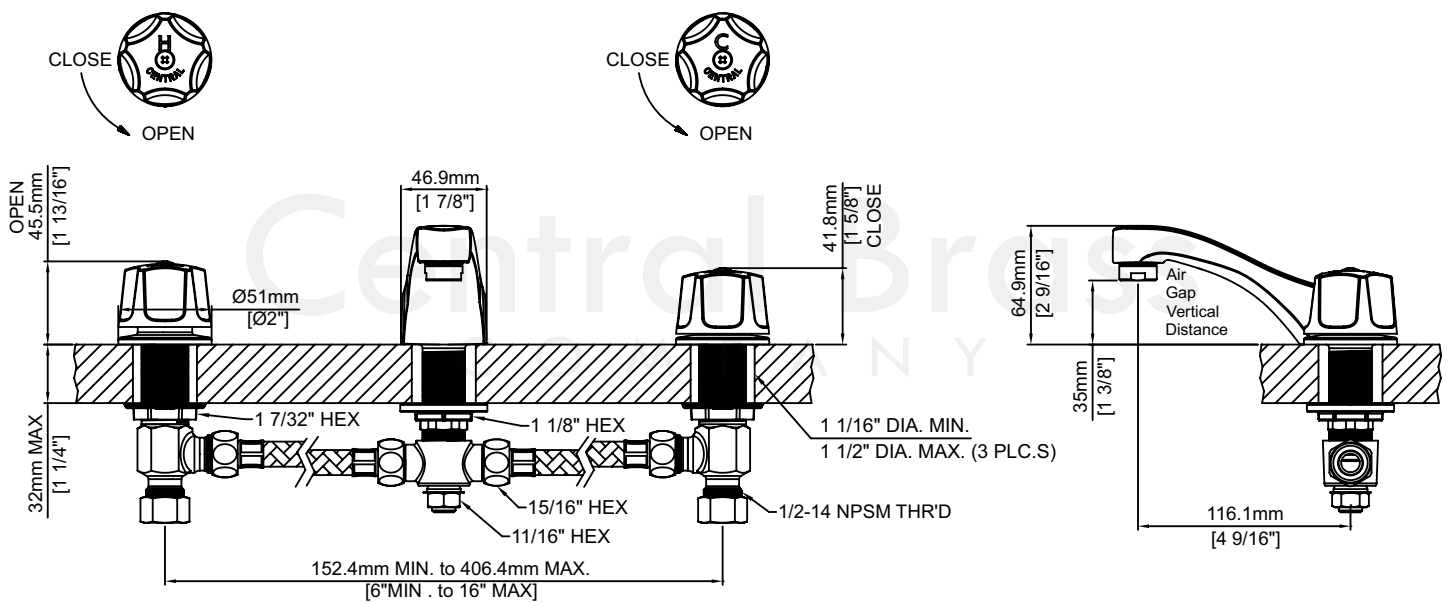

Model# 1125-A

Two Handle Widespread Lavatory Faucet

FEATURES & SPECIFICATIONS

- Round Metal Handles
- 4-1/2" Low Profile Spout
- Flexible Hose Connections
- Replaceable Seats
- 3-Hole 6" to 24" Installation
- With Hole Cover

Model# 1125-A

Two Handle Widespread Lavatory Faucet

1125-A/REV. 11 2017

Product Specifications subject to change without notice