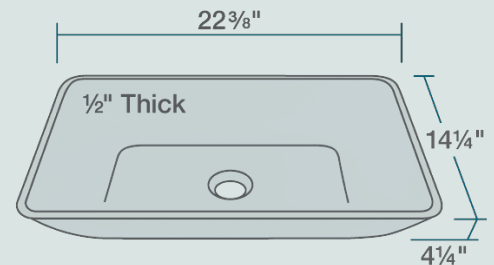

Accessories

*Accessories not included