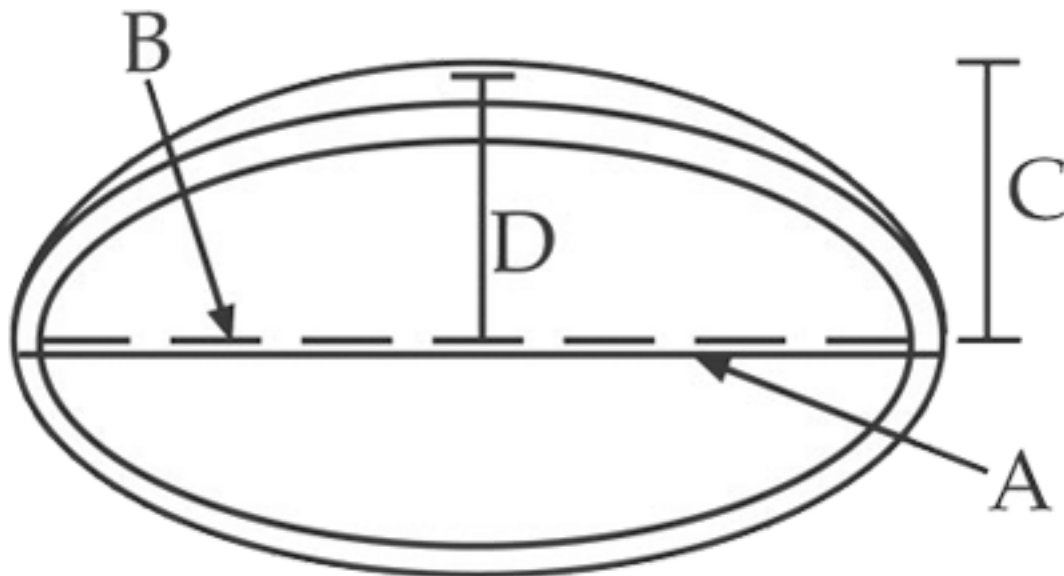

# 45 5/8"OD x 39 3/8"ID x 8"D, Benson Ceiling Dome, 3 1/8"W Trim (39" Diameter x 8"D Rough Opening)

**A:** 45-5/8"

**B:** 39-3/8"

**C:** 8"

**D:** 8"

A - Outside Diameter (Includes Trim/Ring)

B - Inside Diameter

C - Rough Opening Depth

D - Depth Inside of Dome