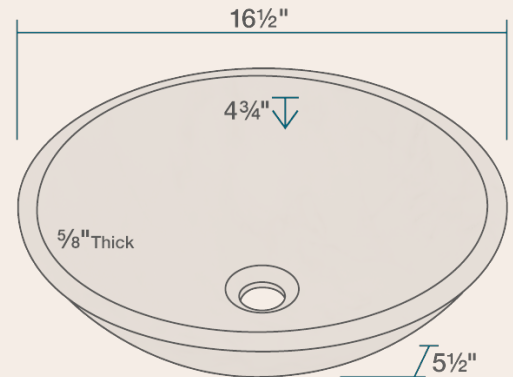

# 850-WHITE Granite Vessel Sink

16 1/2" x 16 1/2" x 5 1/2"  
 5/8" Thick Bowl  
 Hand-Polished Granite  
 Limited Lifetime Warranty  
 White-Colored Stone Throughout

## Features

Vessel Installation	18" Minimum Cabinet Size	5/8" Thick	Hand-Polished Granite	Limited Lifetime Warranty	One Bowl