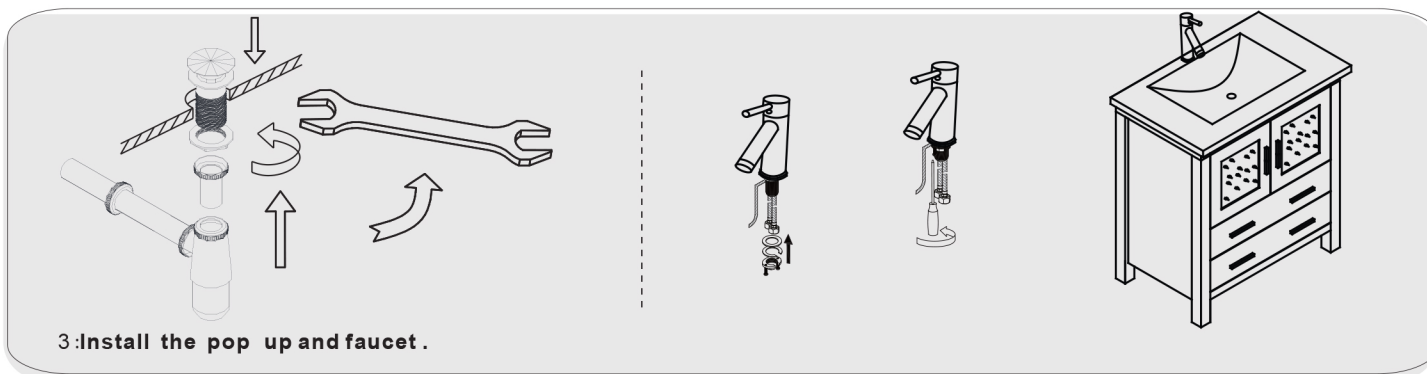

INSTALLATION PROCESS