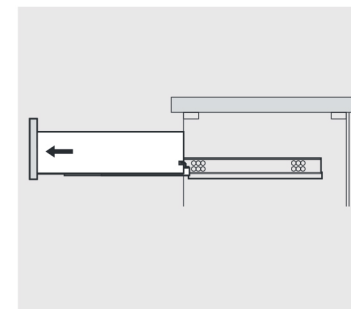

SIZE: 900x460x880mm

PROHIBIT COPY

REQUIRED TOOLS

DRAWER SLIDER ATTACHMENT AND DETACHMENT

mount

dismount

INSTALLATION AND ADJUSTMENT OF HINGES

adjust the height

adjust for left and right

adjust for forward and backward

INSTALLATION PROCESS

PACKING LIST

Main cabinet/1

Mirror/2

top/3

basin/4

POP UP+Drain pipe/5

FAUCET/6

Install screw/7

INSTALLATION PROCESS

1:GLUE AT VANITY

2: Install TOP AT VANITY

3:install Basin

6: FINISHED FULL SET