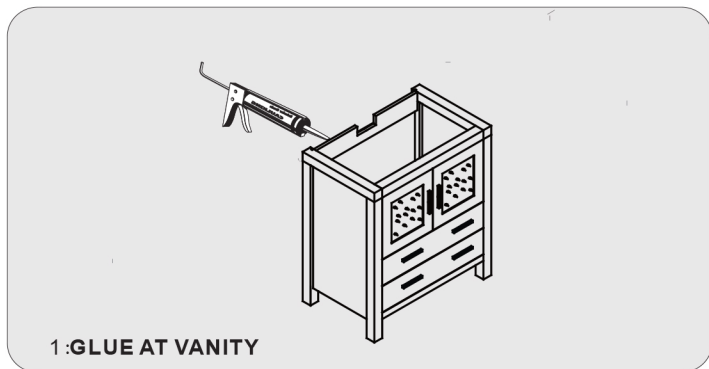

SIZE: 900x460x880mm

PROHIBIT COPY

REQUIRED TOOLS

DRAWER SLIDER ATTACHMENT AND DETACHMENT

mount

dismount

INSTALLATION AND ADJUSTMENT OF HINGES

adjust the height

adjust for left and right

adjust for forward and backward

INSTALLATION PROCESS

PACKING LIST

Main cabinet/1

Mirror/2

top/3

basin/4