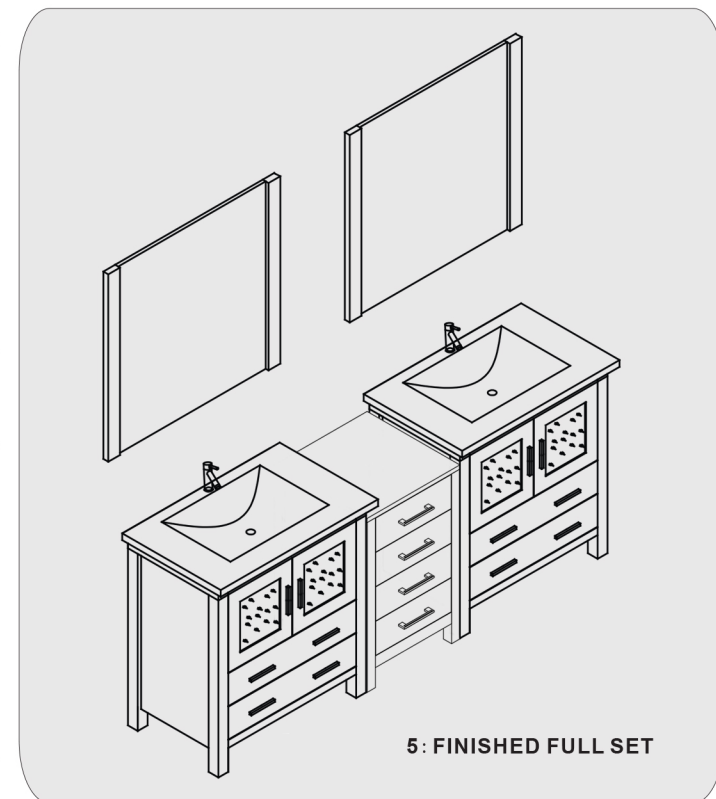

PACKING LIST

Main cabinet/1

Mirror/2

top/3

POP UP+Drain pipe/4

FAUCET/5

Install screw/6

SKU: KD-70066

SIZE: 900x460x880mm

PROHIBIT COPY

REQUIRED TOOLS

DRAWER SLIDER ATTACHMENT AND DETACHMENT

mount

dismount

INSTALLATION AND ADJUSTMENT OF HINGES

adjust the height

adjust for left and right

adjust for forward and backward

INSTALLATION PROCESS

PACKING LIST

Main cabinet/1

Mirror/2

top/3

basin/4

POP UP+Drain pipe/5

FAUCET/6

Install screw/7

INSTALLATION PROCESS

1:GLUE AT VANITY

2: Install TOP AT VANITY

3:install Basin

6: FINISHED FULL SET