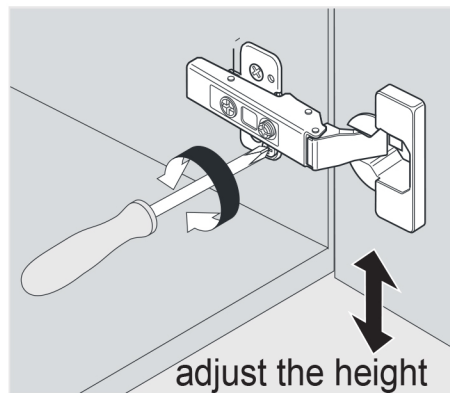

SIZE: 900x460x880mm

PROHIBIT COPY

REQUIRED TOOLS

DRAWER SLIDER ATTACHMENT AND DETACHMENT

mount

dismount

INSTALLATION AND ADJUSTMENT OF HINGES

adjust the height