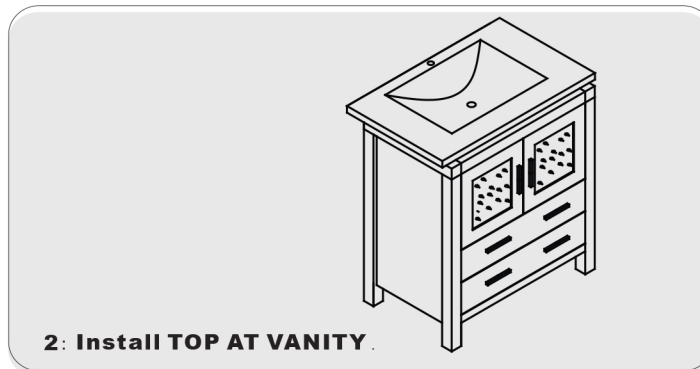

INSTALLATION PROCESS