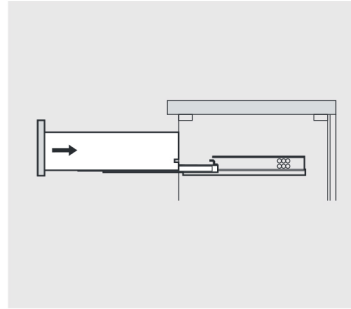

SIZE: 900x460x880mm

PROHIBIT COPY

REQUIRED TOOLS

DRAWER SLIDER ATTACHMENT AND DETACHMENT

mount

dismount

INSTALLATION AND ADJUSTMENT OF HINGES

adjust the height

adjust for left and right

adjust for forward and backward

INSTALLATION PROCESS

PACKING LIST

Main cabinet/1

Mirror/2

top/3

basin/4

POP UP+Drain pipe/5

FAUCET/6

Install screw/7

INSTALLATION PROCESS

1:GLUE AT VANITY

2: Install TOP AT VANITY

3:install Basin

6: FINISHED FULL SET