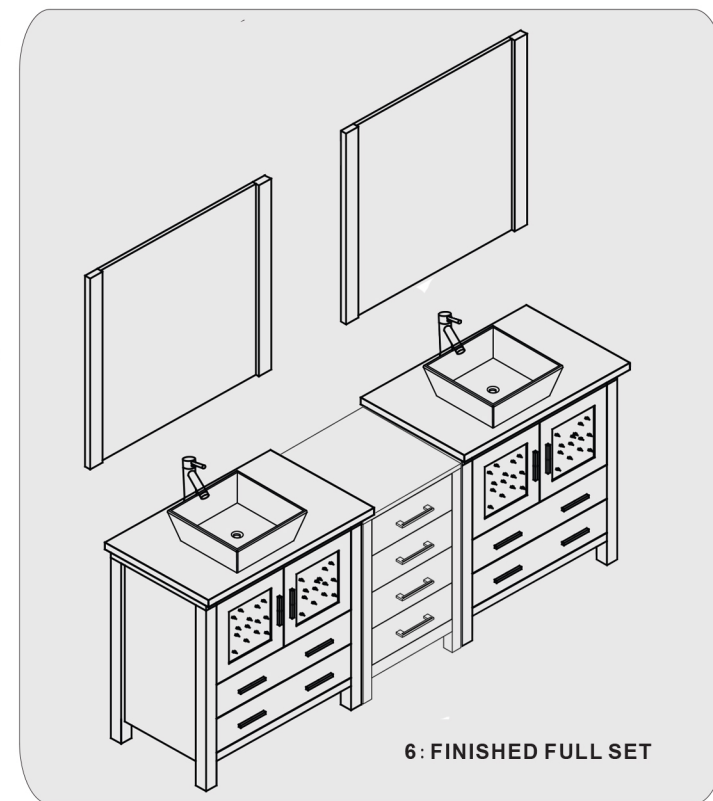

PACKING LIST

Main cabinet/1

Mirror/2

top/3

POP UP+Drain pipe/4

FAUCET/5

Install screw/6

SKU: KD-70066

SIZE: 900x460x880mm

PROHIBIT COPY

REQUIRED TOOLS

DRAWER SLIDER ATTACHMENT AND DETACHMENT

mount

dismount

INSTALLATION AND ADJUSTMENT OF HINGES

adjust the height

adjust for left and right

adjust for forward and backward

INSTALLATION PROCESS

PACKING LIST

Main cabinet/1

Mirror/2

top/3

basin/4

POP UP+Drain pipe/5

FAUCET/6

Install screw/7

INSTALLATION PROCESS

1:GLUE AT VANITY

2: Install TOP AT VANITY

3:install Basin

6: FINISHED FULL SET