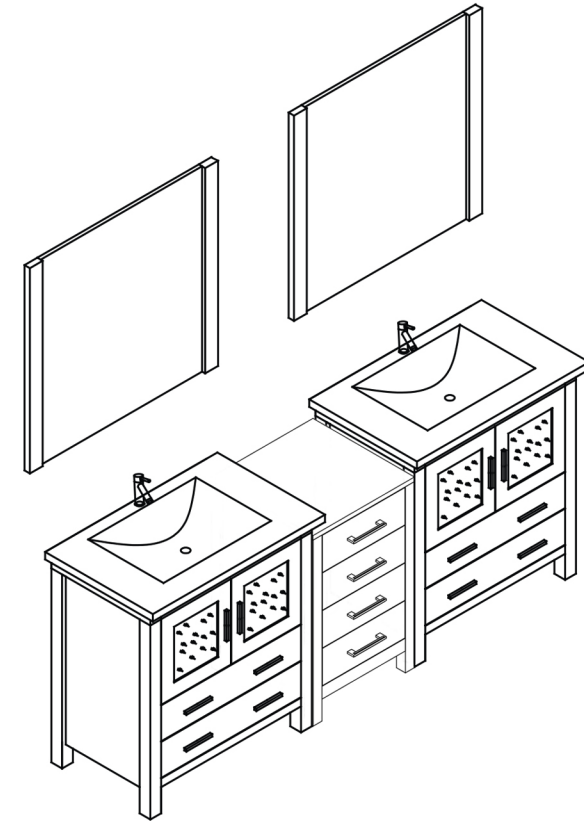

PACKING LIST

Main cabinet/1

Mirror/2

top/3

POP UP+Drain pipe/4

FAUCET/5

Install screw/6

SKU: KD-70066

SIZE: 900x460x880mm

PROHIBIT COPY

REQUIRED TOOLS

DRAWER SLIDER ATTACHMENT AND DETACHMENT

mount

dismount

INSTALLATION AND ADJUSTMENT OF HINGES

adjust the height

POP UP+Drain pipe/5

FAUCET/6

Install screw/7

INSTALLATION PROCESS

1:GLUE AT VANITY

2: Install TOP AT VANITY

3:install Basin

6: FINISHED FULL SET