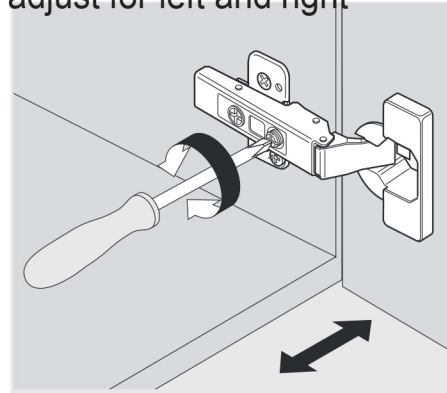

SIZE: 900x460x880mm

PROHIBIT COPY

REQUIRED TOOLS

DRAWER SLIDER ATTACHMENT AND DETACHMENT

mount

dismount

INSTALLATION AND ADJUSTMENT OF HINGES

adjust the height

adjust for left and right

adjust for forward and backward

INSTALLATION PROCESS

PACKING LIST

Main cabinet/1

Mirror/2

top/3

basin/4

POP UP+Drain pipe/5

FAUCET/6

Install screw/7

INSTALLATION PROCESS

1:GLUE AT VANITY

2: Install TOP AT VANITY

3:install Basin

6: FINISHED FULL SET