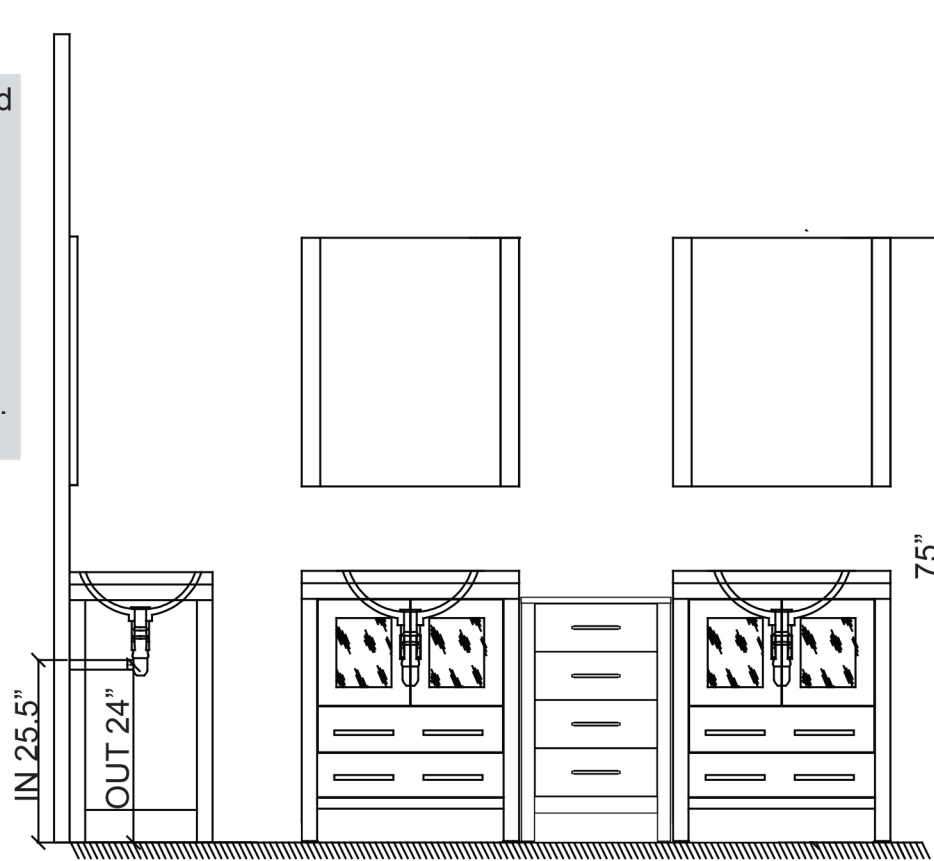

PACKING LIST

Main cabinet/1

Mirror/2

top/3

POP UP+Drain pipe/4

FAUCET/5

Install screw/6

SKU: KD-70066

SIZE: 900x460x880mm

PROHIBIT COPY

REQUIRED TOOLS

DRAWER SLIDER ATTACHMENT AND DETACHMENT

mount

dismount

INSTALLATION AND ADJUSTMENT OF HINGES

adjust the height