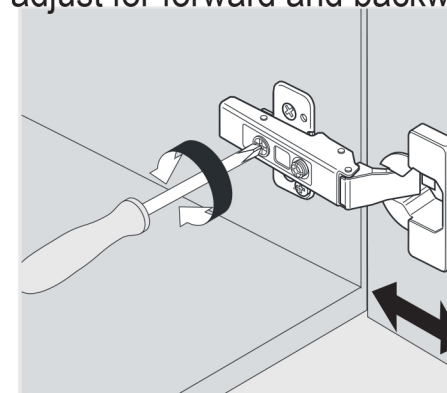

SIZE: 900x460x880mm

PROHIBIT COPY

REQUIRED TOOLS

DRAWER SLIDER ATTACHMENT AND DETACHMENT

mount

dismount

INSTALLATION AND ADJUSTMENT OF HINGES

adjust the height

adjust for left and right

adjust for forward and backward

INSTALLATION PROCESS

PACKING LIST

Main cabinet/1

Mirror/2

top/3

basin/4

POP UP+Drain pipe/5

FAUCET/6

Install screw/7

INSTALLATION PROCESS

1:GLUE AT VANITY

2: Install TOP AT VANITY

3:install Basin

6: FINISHED FULL SET