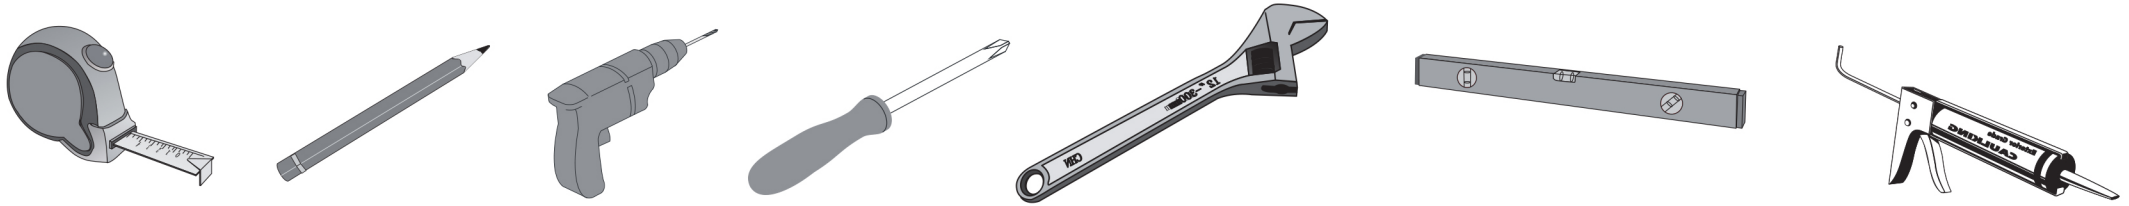

PACKING LIST

Main cabinet/1

Mirror/2

top/3

POP UP+Drain pipe/4

FAUCET/5

Install screw/6

SKU: KD-70066

SIZE: 900x460x880mm

PROHIBIT COPY

REQUIRED TOOLS

DRAWER SLIDER ATTACHMENT AND DETACHMENT

mount

dismount

INSTALLATION AND ADJUSTMENT OF HINGES

adjust the height