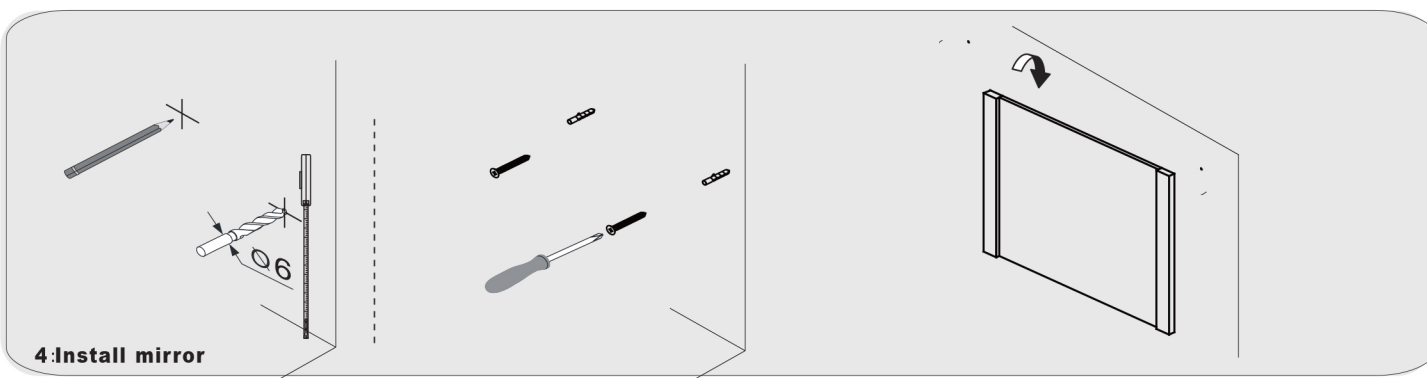

INSTALLATION PROCESS