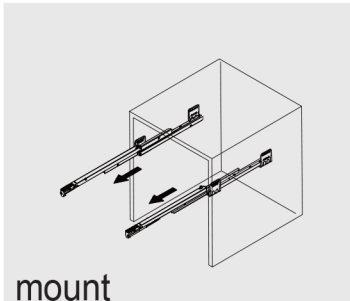

PACKING LIST

Main cabinet/1

Mirror/2

top/3

POP UP+Drain pipe/4

FAUCET/5

Install screw/6

SKU: KD-70066

SIZE: 900x460x880mm

PROHIBIT COPY

REQUIRED TOOLS

DRAWER SLIDER ATTACHMENT AND DETACHMENT

mount

dismount

INSTALLATION AND ADJUSTMENT OF HINGES

adjust the height