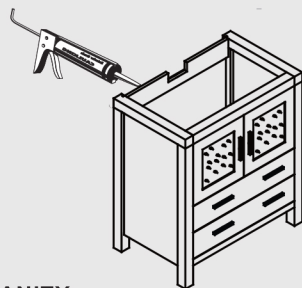

SIZE: 900x460x880mm

PROHIBIT COPY

REQUIRED TOOLS

DRAWER SLIDER ATTACHMENT AND DETACHMENT

mount

dismount

INSTALLATION AND ADJUSTMENT OF HINGES

adjust the height

adjust for left and right

adjust for forward and backward

INSTALLATION PROCESS

PACKING LIST

Main cabinet/1

Mirror/2

top/3

basin/4

POP UP+Drain pipe/5

FAUCET/6

Install screw/7

INSTALLATION PROCESS

1:GLUE AT VANITY

2: Install TOP AT VANITY

3:install Basin

6: FINISHED FULL SET