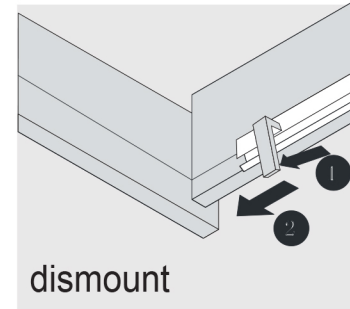

SIZE: 900x460x880mm

PROHIBIT COPY

REQUIRED TOOLS

DRAWER SLIDER ATTACHMENT AND DETACHMENT

mount

dismount

INSTALLATION AND ADJUSTMENT OF HINGES

adjust the height