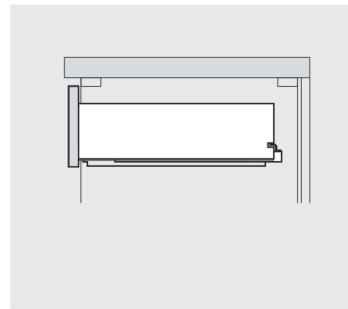

SIZE: 900x460x880mm

PROHIBIT COPY

REQUIRED TOOLS

DRAWER SLIDER ATTACHMENT AND DETACHMENT

mount

dismount

INSTALLATION AND ADJUSTMENT OF HINGES

adjust the height

adjust for left and right

adjust for forward and backward

INSTALLATION PROCESS

PACKING LIST

Main cabinet/1

Mirror/2

top/3

basin/4

POP UP+Drain pipe/5

FAUCET/6

Install screw/7

INSTALLATION PROCESS

1:GLUE AT VANITY

2: Install TOP AT VANITY

3:install Basin

6: FINISHED FULL SET