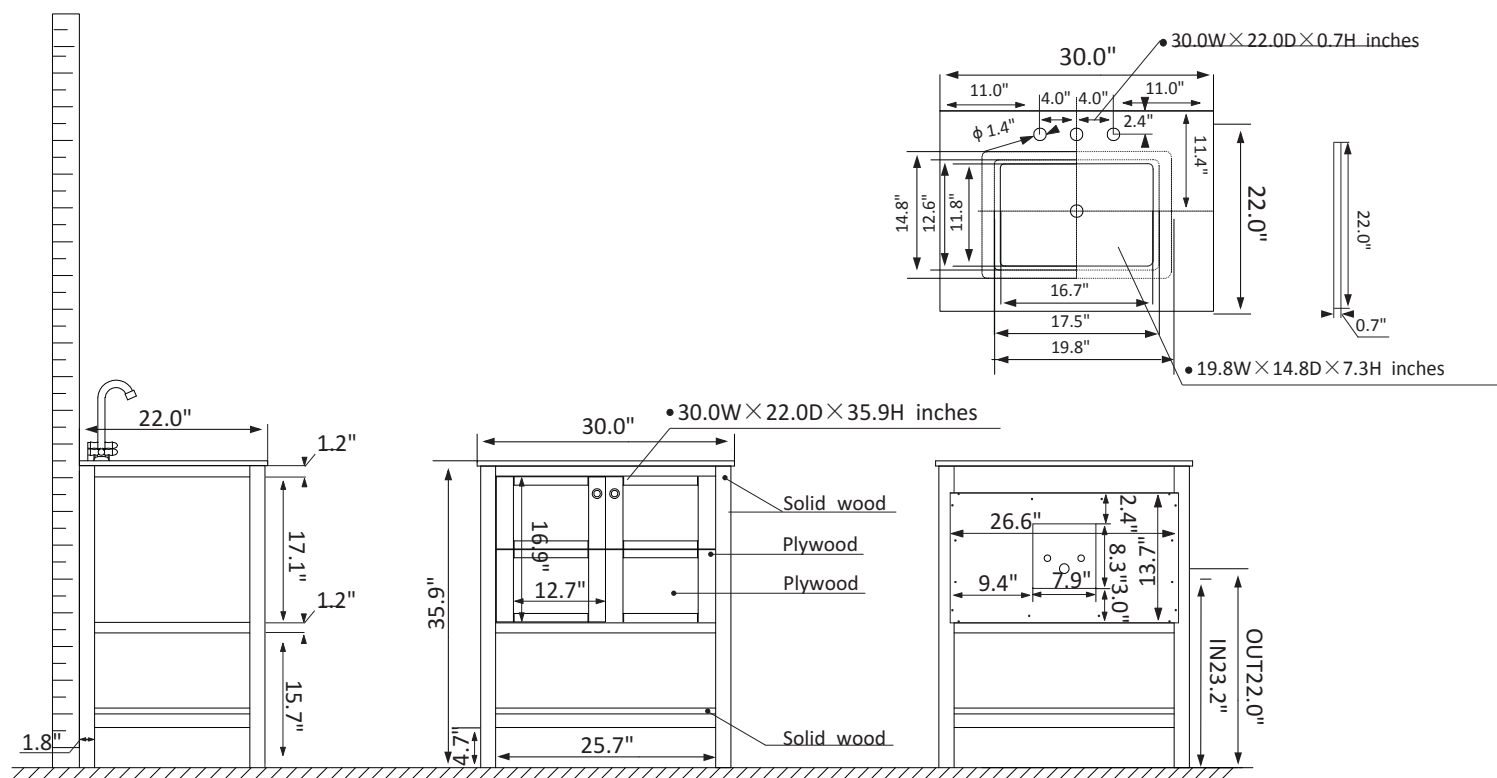

Vinnova Florence Vanity Collection 713030-GR-CA-NM

Features

- Lends eclectic flair to any bathroom decor
- Sturdy solid-oak/wood veneer construction
- Ample space for toiletries
- Available in Espresso, Grey and White finish
- Rectangular Under-Mount Sink
- Beautiful satin nickel-finish hardware
- Two Soft-closing doors
- Easy plumbing and faucet installation*