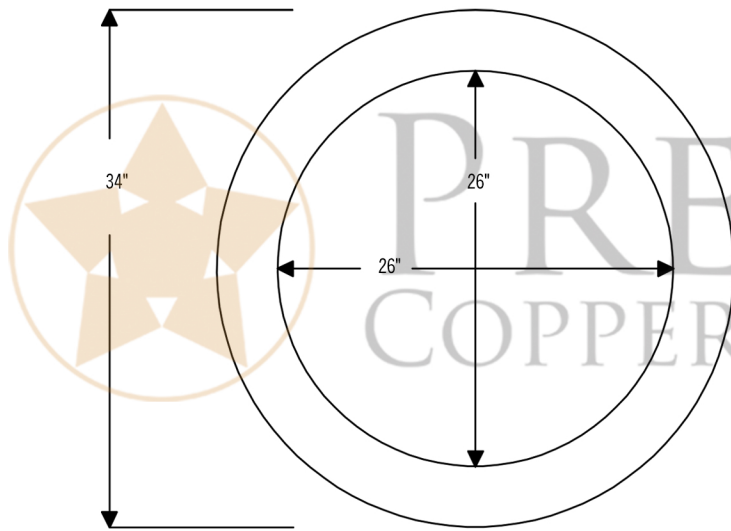

**PREMIER**  
COPPER PRODUCTS

**MODEL NUMBER: MFR3434**

- \* Description: 34" Hand Hammered Round Copper Mirror
- \* Outer Dimensions: 34" x 34" x 1"
- \* Inner Dimensions: 26" x 26" x 1"
- \* Rim: 4"
- \* Finish: Oil Rubbed Bronze

FRONT VIEW

SIDE VIEW

**PREMIER**  
COPPER PRODUCTS

THIS PRODUCT IS HAND CRAFTED, SMALL VARIANCES IN COLOR AND SIZE MAY OCCUR.