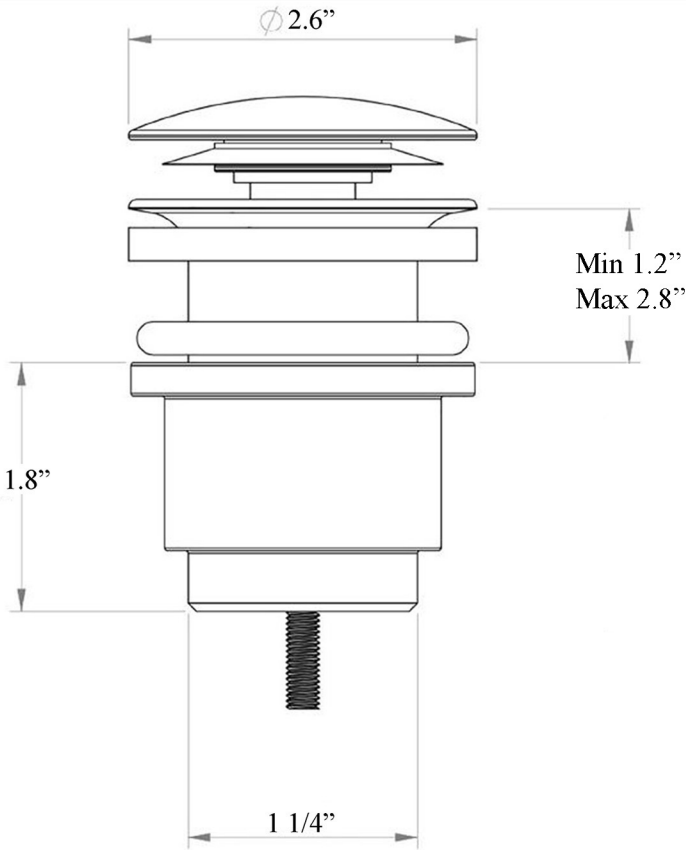

Universal Push Waste Drain (Click Clack)

WSBC 00076

* WS Bath Collections reserves the right to revise dimensions or information on this sheet without notice

Collection |
WSBC Drains and Traps

Model |
WSBC 00076

Dimensions Metric
1 inch = 2.54 cm
1 inch = 25.4 mm

1051 Lea Drive - Collegeville, PA 19426
Tel. 215 513 9400 - Fax 610 831 0215
www.ws bathcollections.com - info@ws bathcollections.com