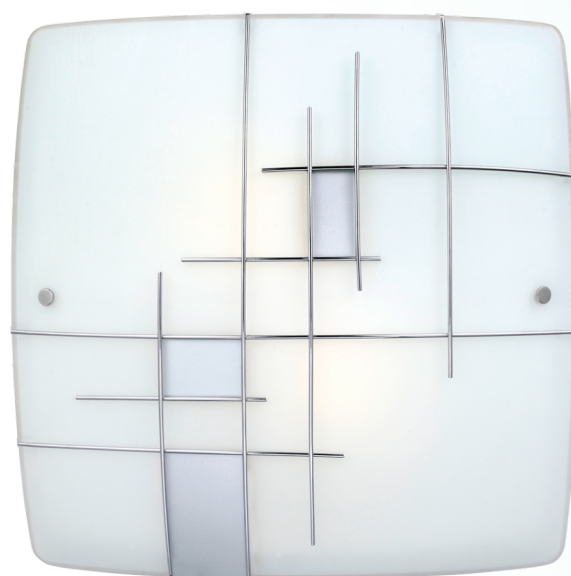

90383A RAYA 1

General Information

Material number	90383A
Type	wall / ceiling luminaire
Product segment	Indoor
Theme	sonstige / nicht zuordenbar

Dimensions

Article Height (in inch)	3.78
Article Width (in inch)	16.14
Article Length (in inch)	16.14
Net Weight	3.175 Kilogram