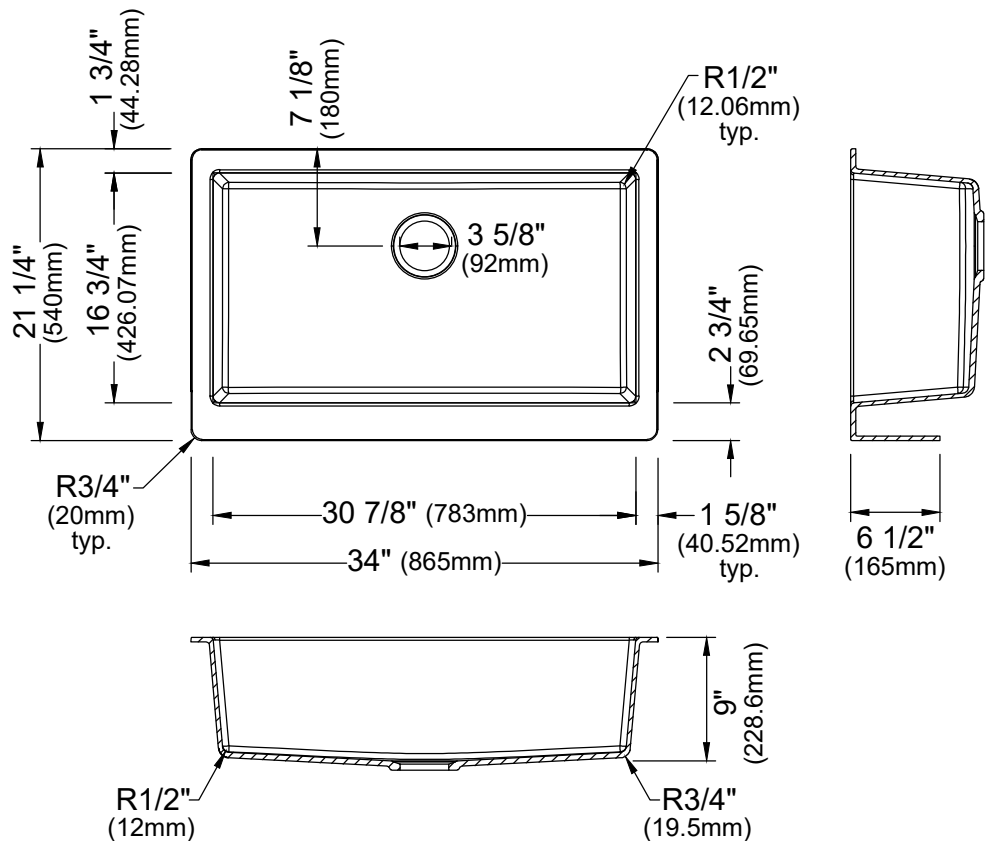

Stocked Color Options

Listing and certifications:
cUPC

Limited lifetime warranty