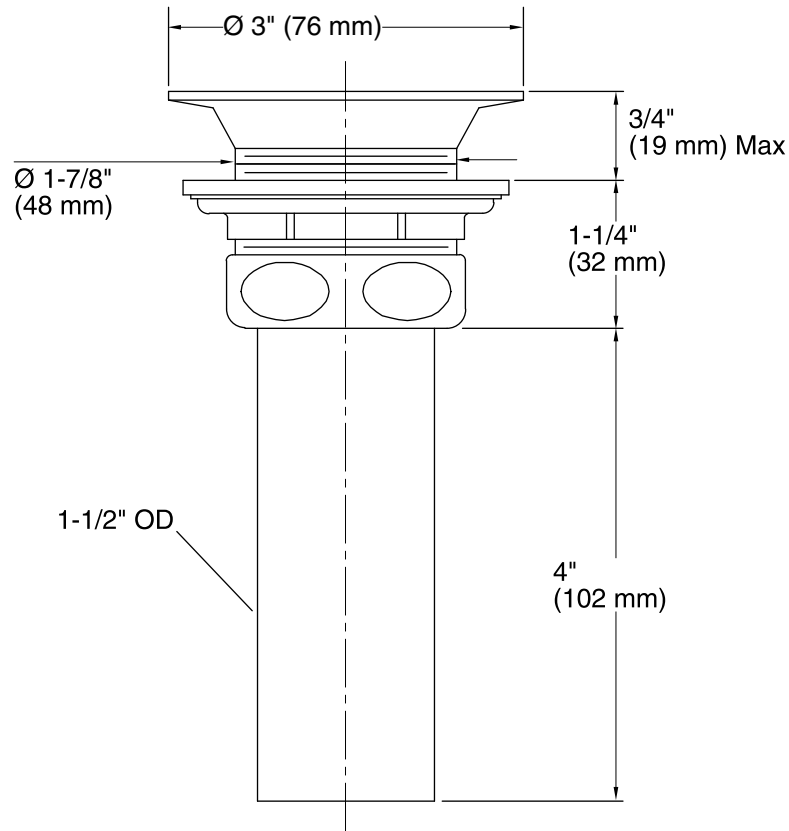

Features

- Solid-brass construction.
- For sinks with 2" (51 mm) outlets.
- With removable perforated strainer.
- Includes 1-1/2" (38 mm) x 4" (102 mm) tailpiece.

Codes/Standards

ASME A112.18.2/CSA B125.2

	CP	Polished Chrome
--	----	-----------------

Technical Information

All product dimensions are nominal.

Notes

Install this product according to the installation guide.