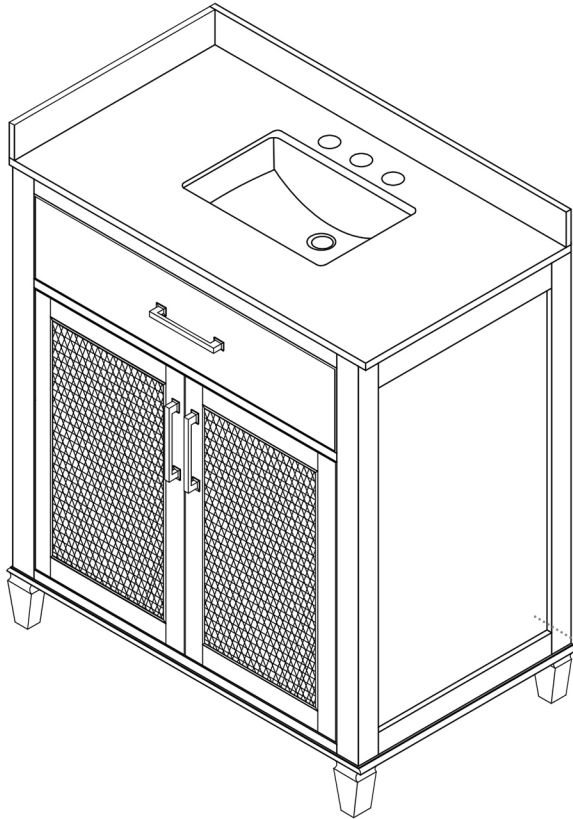

ALTAIR

FASHION BATHROOM LIFE

Altair Design, Inc.

Salome

36"W x 22"D

Bathroom Vanity

36"W×22"D×34"H inches

INSTALLATION SPECIFICATION

Item#	571036		
Color	Weathered Fir		
Overall Dimension	36 in W x 22 in D x 34 in H		
Vanity Material	Solid fir wood, and long-lasting plywood		
Countertop Material	Engineered Stone - Grain White		
Number of Door(s)	2 soft-closing doors		
Number of Drawer(s)	1 flip-down drawers and 1 soft-closing drawers		
Hardware Finish	Zinc Alloy Matte Black	Shape	Rectangular
Top Thickness	0.8 inch	Installation Type	Freestanding
Assembly Required	Yes	Backsplash Height	4 inch
Faucet Hole Spacing(in.)	8 inch widespread	Sink	Single Undermount Sink

All measurements are approximate. Measurements may vary +/-1/2".

Note : Does not include faucet, drain assembly, or P-trap.