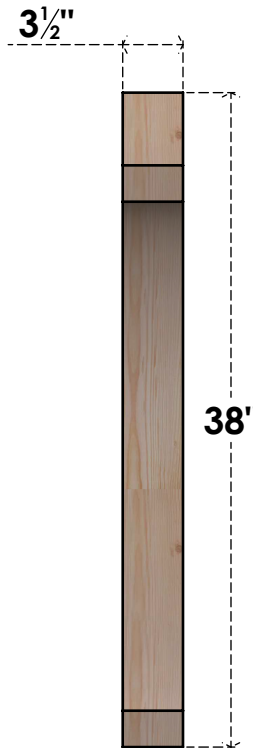

BRC04X26X38LEC00SDF

3 1/2"W X 26"D X 38"H LEGACY SMOOTH BRACE, DOUGLAS FIR

EKENA MILLWORK
 2300 WEST MAIN ST.
 CLARKSVILLE, TX 75426
 TOLL FREE: 866-607-0453
 WWW.EKENAMILLWORK.COM

NOTES

1. INSTALLATION TO BE COMPLETED IN ACCORDANCE WITH MANUFACTURER'S SPECIFICATIONS.
2. DRAWING MAY NOT BE TO SCALE
3. THIS DRAWING IS INTENDED FOR DESIGN AND PLANNING PURPOSES ONLY.
4. ALL INFORMATION CONTAINED HEREIN WAS CURRENT AT THE TIME OF DEVELOPMENT BUT MUST BE REVIEWED AND APPROVED BY THE PRODUCT MANUFACTURER TO BE CONSIDERED ACCURATE.
5. PRODUCTS ARE NOT KILN DRIED. THIS ITEM IS UNIQUE AND WILL CONTAIN THE NATURAL VARIATIONS THAT THE WOOD SPECIES OFFERS. THIS MAY RESULT IN VARIATIONS UP TO 1/4"