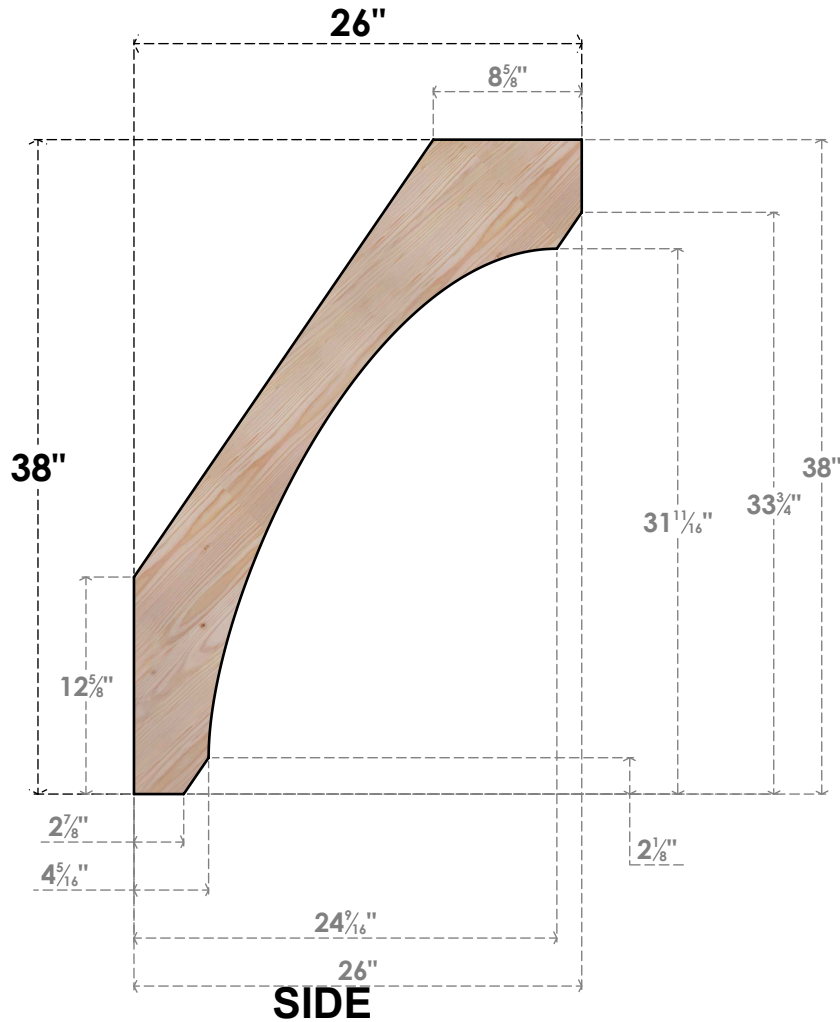

BRC04X26X38LEC00SDF

3 1/2"W X 26"D X 38"H LEGACY SMOOTH BRACE, DOUGLAS FIR

EKENA MILLWORK
 2300 WEST MAIN ST.
 CLARKSVILLE, TX 75426
 TOLL FREE: 866-607-0453
 WWW.EKENAMILLWORK.COM

NOTES

1. INSTALLATION TO BE COMPLETED IN ACCORDANCE WITH MANUFACTURER'S SPECIFICATIONS.
2. DRAWING MAY NOT BE TO SCALE
3. THIS DRAWING IS INTENDED FOR DESIGN AND PLANNING PURPOSES ONLY.
4. ALL INFORMATION CONTAINED HEREIN WAS CURRENT AT THE TIME OF DEVELOPMENT BUT MUST BE REVIEWED AND APPROVED BY THE PRODUCT MANUFACTURER TO BE CONSIDERED ACCURATE.
5. PRODUCTS ARE NOT KILN DRIED. THIS ITEM IS UNIQUE AND WILL CONTAIN THE NATURAL VARIATIONS THAT THE WOOD SPECIES OFFERS. THIS MAY RESULT IN VARIATIONS UP TO 1/4"