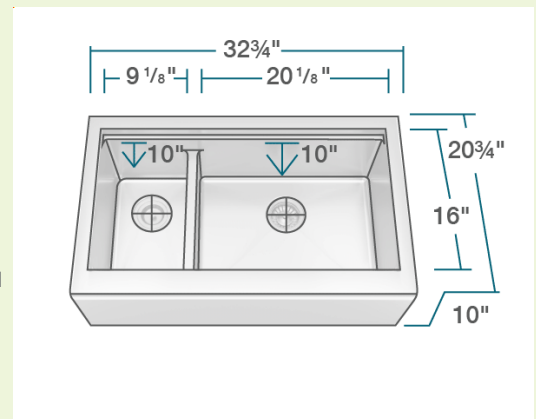

407R-LEDGE Offset Double Bowl Apron Workstation Sink

Stainless Steel

Stainless Steel is the most popular choice for today's kitchens due to its clean look and durability. The beautiful brushed satin finish helps to hide small scratches that may occur over the lifetime of the sink. Our Stainless Steel sinks are made from high quality 14, 16, 18 or 20 gauge steel. Most models are made of one piece construction that ensures the sturdiest kitchen sink you will find. Our sinks are made from 300-series stainless steel and are guaranteed not to rust or stain. Each sink is fully insulated and has a sound dampening pad. Our stainless steel sinks are backed by a limited lifetime warranty.

32 3/4" x 20 3/4" x 10"
 Farmhouse-Style/Apron Sink Installation
 18-Gauge Steel
 Certified High-Quality 304 Stainless Steel
 Offset Drain
 Thick Sound Dampener Rubber Pad
 Fully Insulated
 Cardboard Cutout Template Included
 Limited Lifetime Warranty
 Includes Tigerwood Cutting Board and Stainless Steel Rolling Grid

Accessories

*Accessories not included

UPC: 841412153867

Features

Apron Installation 	36" Minimum Cabinet Size 	18 Gauge 	Offset Drain 3 1/2" 	Sound Dampening 	Fully Insulated
Cutout Template 	Limited Lifetime Warranty 	Two Bowls, Offset 			