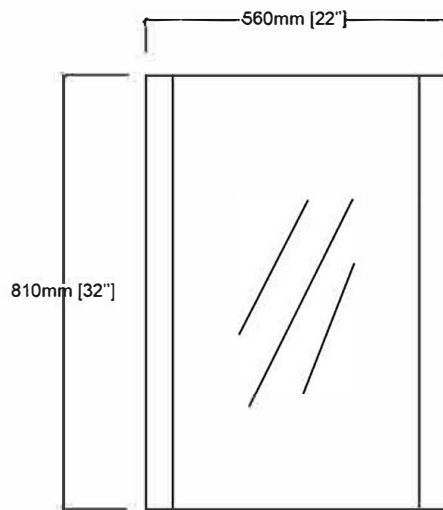

LEXORA[®]
HOME DECOR & HOME FURNISHINGS

VOLEZ 24"

Length: 24"

Width: 18"

Height: 34"

MIRROR

SIDE VIEW

FRONT VIEW

BACK VIEW

LV341824