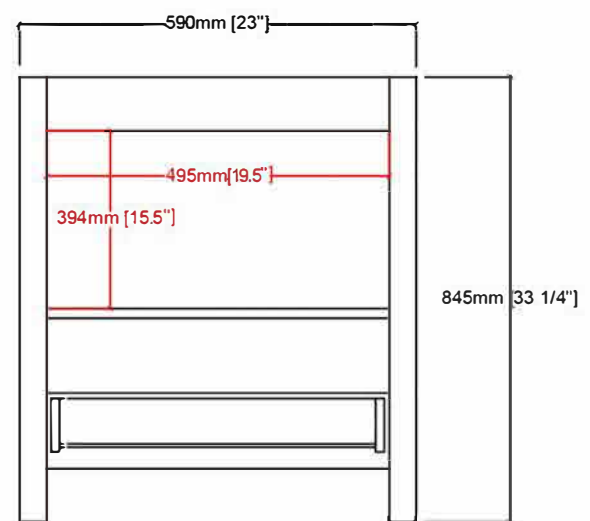

LEXORA[®]
HOME DECOR & HOME FURNISHINGS

VOLEZ 24"

Length: 24"

Width: 18"

Height: 34"

MIRROR

SIDE VIEW

FRONT VIEW

BACK VIEW

LV341824