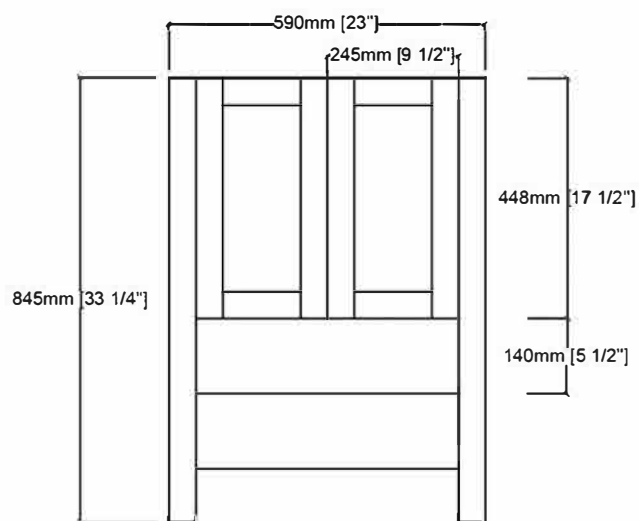

LEXORA[®]
HOME DECOR & HOME FURNISHINGS

VOLEZ 24"

Length: 24"

Width: 18"

Height: 34"

MIRROR

SIDE VIEW

FRONT VIEW

BACK VIEW

LV341824