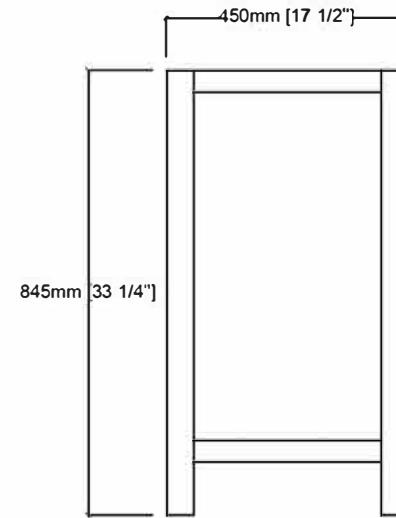

LEXORA[®]
HOME DECOR & HOME FURNISHINGS

VOLEZ 24"

Length: 24"

Width: 18"

Height: 34"

MIRROR

SIDE VIEW

FRONT VIEW

BACK VIEW

LV341824