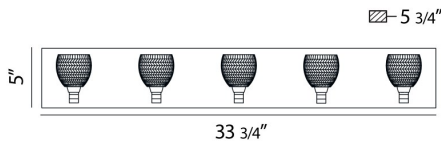

WAVE, 34" VANITY LIGHT

PRODUCT DETAILS

No.	:	25730-012
Product Color	:	CHROME
Product Material	:	METAL
Shade / Accent Colour	:	CLEAR
Shade / Accent Material	:	GLASS
Width	:	33.75"
Height	:	5"
Ext	:	5.75"
Weight	:	8.7lbs

LIGHT SOURCE DETAILS

Number of Bulbs	:	5
Light Source	:	Halogen
Light Source Type	:	G9
Input Voltage	:	120V
Bulb Voltage	:	120V
Socket Type	:	G9
Wattage	:	60W
Total Wattage	:	300W
Bulb Included	:	Yes
Dimmable	:	Yes

Options Available

ITEM NO.	FINISH	SHADE
25730-012	CHROME	CLEAR

TECHNICAL DETAILS

Light Direction	:	Up
Canopy / Backplate Length	:	33"
Canopy / Backplate Height	:	0.75"
Canopy / Backplate Width	:	4.313"
Adjustable Lamp Head	:	No
Mounting	:	Up
Location	:	DAMP
Approval	:	