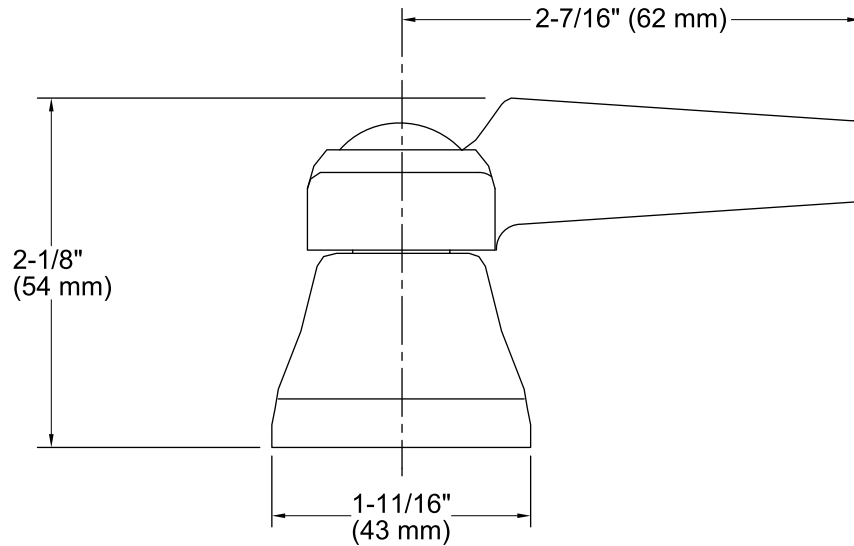

Color	Code	Description
-------	------	-------------

	CP	Polished Chrome
--	----	-----------------

Technical Information

All product dimensions are nominal.

Notes

Install this product according to the installation guide.