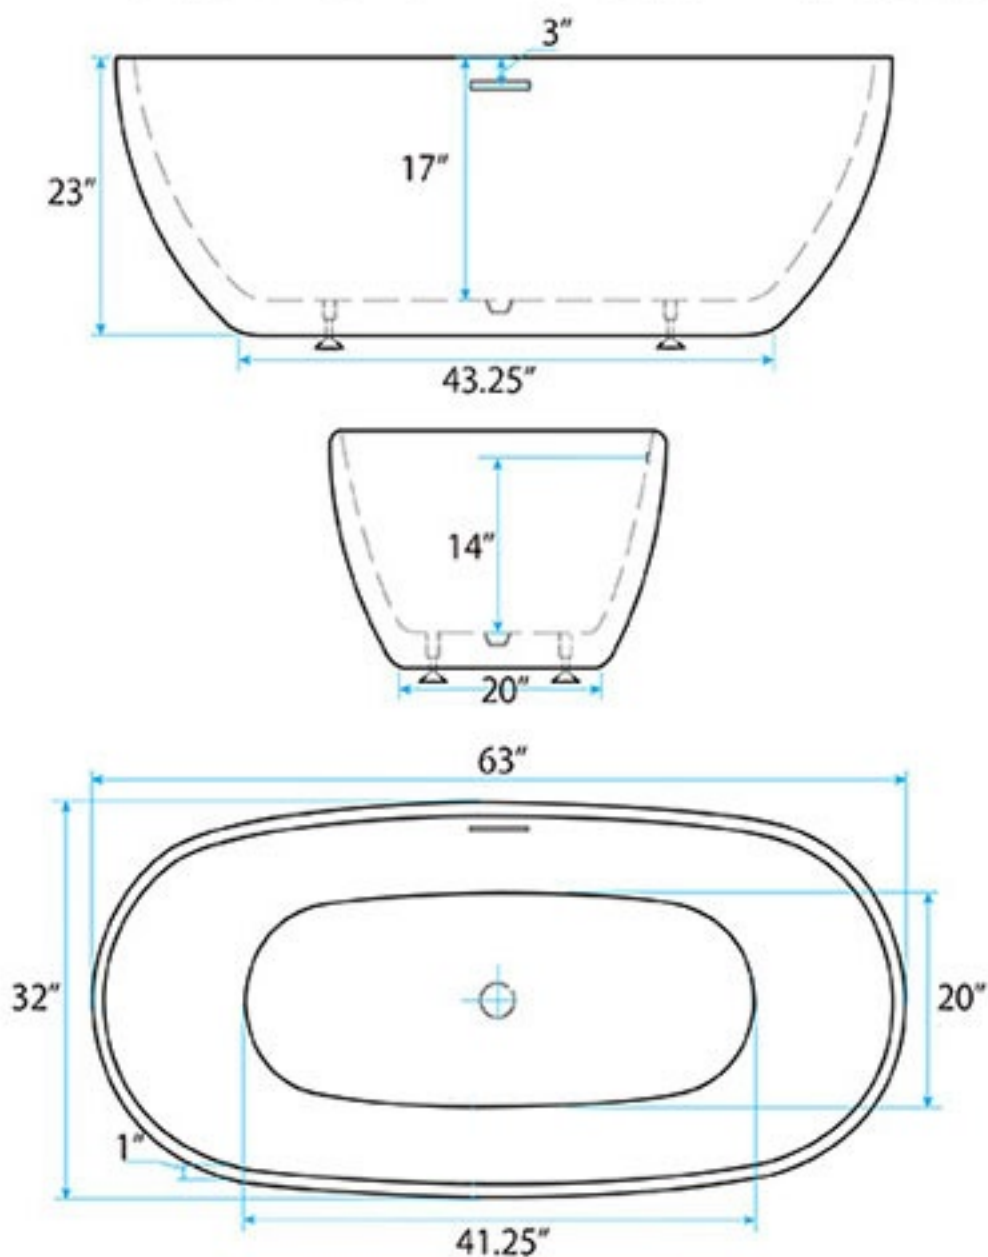

SANSIRO 'AquinoTS63CAJ' 63 x 32 inch  
HEATED AIR JETTED  
Gloss White ACRYLIC Freestanding Bathtub

cUL Listed

Connects to a 110v - 15 amp GFCI

Total 14 Variable Speed Control Flat Face Jets on Ends and in Floor  
Handheld Remote Control

All Parts Housed Between Tub Inner and Outer Shells