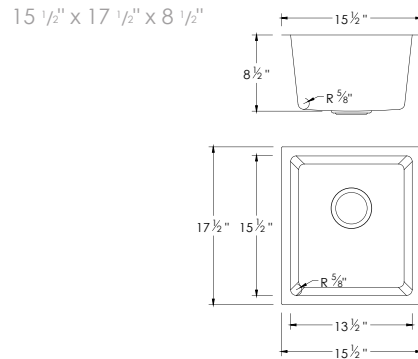

KELSO S-816

COMPOSITE GRANITE
SINGLE BOWL BAR SINK

DIMENSIONS

INCLUDED ACCESSORY

ST-01
STRAINER

RECOMMENDED ACCESSORIES

A-02
COLANDER

A-900DG
DRYING RACK

A-904
CUTTING BOARD

A-910
SERVING BOARD

A-913
CUTTING BOARD

A-911
BASKET

A-916BK
DRYING MAT

S-01N
SOAP DISPENSER

SURFACE COLOUR

WHITE (H)

GRAY (L)

BLACK (N)

CORNER PROFILE

RADIUS 15mm

HEAT RESISTANT

DRAIN HOLE SIZE

BOWL DEPTH

INSTALLATION OPTIONS

80%

Quartz sand

20%

Acrylic resin

PRODUCT DIMENSIONS

Overall Dimensions	15 1/2" x 17 1/2" x 8 1/2"
Internal Dimensions	13 1/2" x 15 1/2" x 8 1/2"
Left Basin	-
Right Basin	-
Drain Opening Size	3 1/2"

STANDARD STRAINER