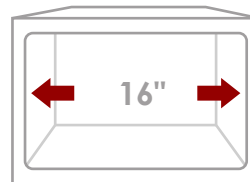

80%

Quartz sand

20%

Acrylic resin

PRODUCT DIMENSIONS

Overall Dimensions	15 1/2" x 17 1/2" x 8 1/2"
Internal Dimensions	13 1/2" x 15 1/2" x 8 1/2"
Left Basin	-
Right Basin	-
Drain Opening Size	3 1/2"

STANDARD STRAINER

CABINET SIZE

MINIMUM
INTERNAL SIZE

GARBAGE DISPOSAL

Stylish® sinks have on standard 3 1/2" drain opening that can fit any garbage disposal unit. The sink structure is well designed to withstand any heavy garbage disposal unit.