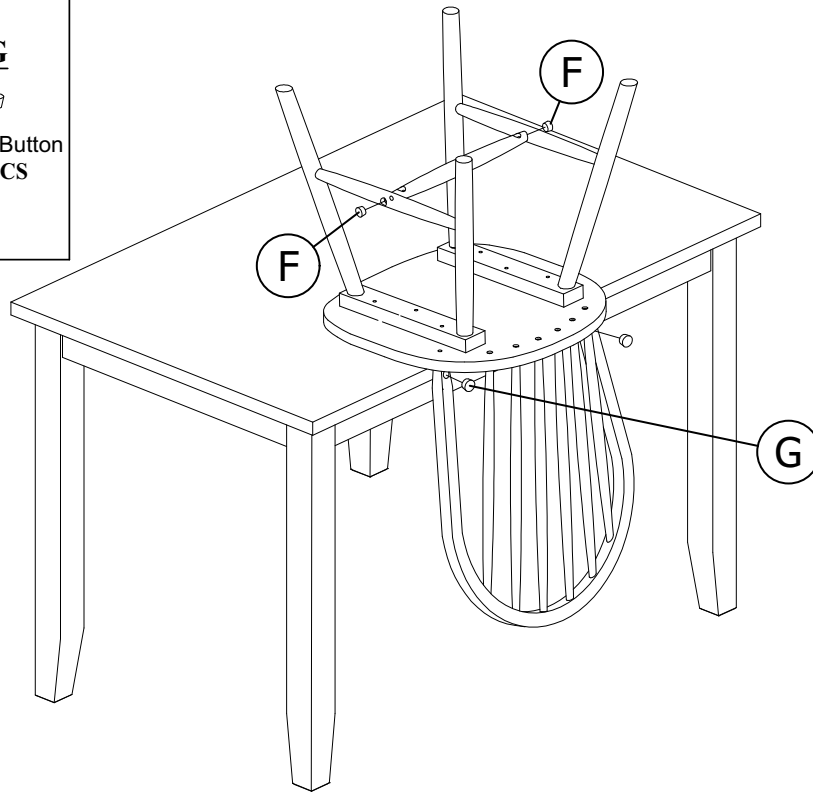

02

J 
1 PC Glue tube

03

A 	B 	C 	D 
M6*60 2 PCS	2 PCS	2 PCS	M6*13 2 PCS

04

DO NOT TIGHTEN BOLT COMPLETELY.

05

TIGHTEN BOLT COMPLETELY.

06

<p>F</p>  <p>Wood Button 2 PCS</p>	<p>G</p>  <p>Wood Button 2 PCS</p>
--	--

BE SURE TO CHECK ALL BOLTS ARE SECURELY TIGHTENED PRIOR USING THIS CHAIR

847-949-6300 | 877-267-2261 | customerservice@boraamindustries.com