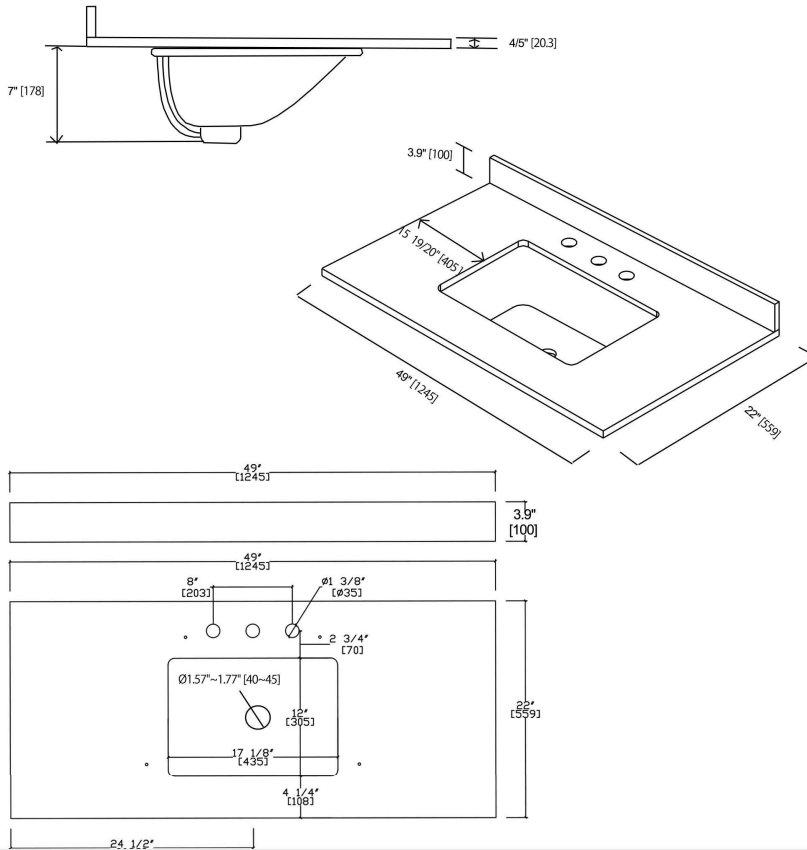

Download

Sign in

Sign up

INSTALLATION SPECIFICATION

SKU	67049-CTP-CG
Product Dimensions	49" W x 22" D x 8"H
Carton Dimensions	51.8" W x 24" D x 10.2"H
Weight	99.4 lbs
Material	Engineered Stone
Color Finish	Concrete Grey Finish (CG)
Edge Polishing	Flat Edge
Faucet Hole Spacing(in.)	8 in. Widespread
Bowl	Single bowl

Madrid
49" x 22"
Bathroom Vanity Top

All measurements are approximate. Measurements may vary +/-1/2"

67049-CTP-CG.jpg

21%

[FAQ](#) to learn more, you can manage your personal preferences in our [Cookie Consent Tool](#).