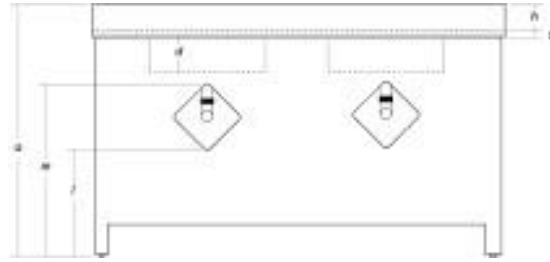

Flora Gray Bathroom Vanity With Marble Top, 61"

SKU

HZ00000156

Dimensions

A	Overall Height	38.43"
B	Overall Width	61.02"
C	Overall Depth	22.04"
D	Basin Height	7.48"
E	Basin Width	17.12"
F	Basin Depth	11.81"
G	Countertop Thickness	1.1"
	Countertop Width	61.02"
	Countertop Depth	22.04"
H	Height of Backsplash	3.93"
I	Backsplash Thickness	0.55"
	Vanity Base Height	33.46"
	Vanity Base Width	60.23"
	Vanity Base Depth	21.65"
J	Diameter of Faucet Holes	1.41"
K	Distance Between Center of Faucet Holes	4.01"
L	Lowest Height of Plumbing from Floor	19.52"
M	Highest Height of Plumbing from Floor	27.55"
N	Height of Plumbing Cutout (Wall Hung)	Not Applicable

Installation

Assembly Required	Yes
-------------------	-----

Basin

Basin Included	Yes
UPC Certified	Yes
Basin Type	Undermount
Material	Ceramic
Overflow Drain Included	Yes

Faucet

Faucet Included	No
No. of Faucet Holes	3
Faucet Installation Type	Widespread
Drain Included	No

Mirrors

Mirror Included	No
-----------------	----

Drawers

Number of Functional Drawers	2
Number of False Drawers	0
Internal Drawer Dimensions 1	H 8" W 9" D 18"
Internal Drawer Dimensions 2	Not Applicable
Soft Close	Not Applicable
Drawer Construction	Dovetail Joints
No. of Functional Drawers with Dividers	0
Are Drawer Dividers Removable	No