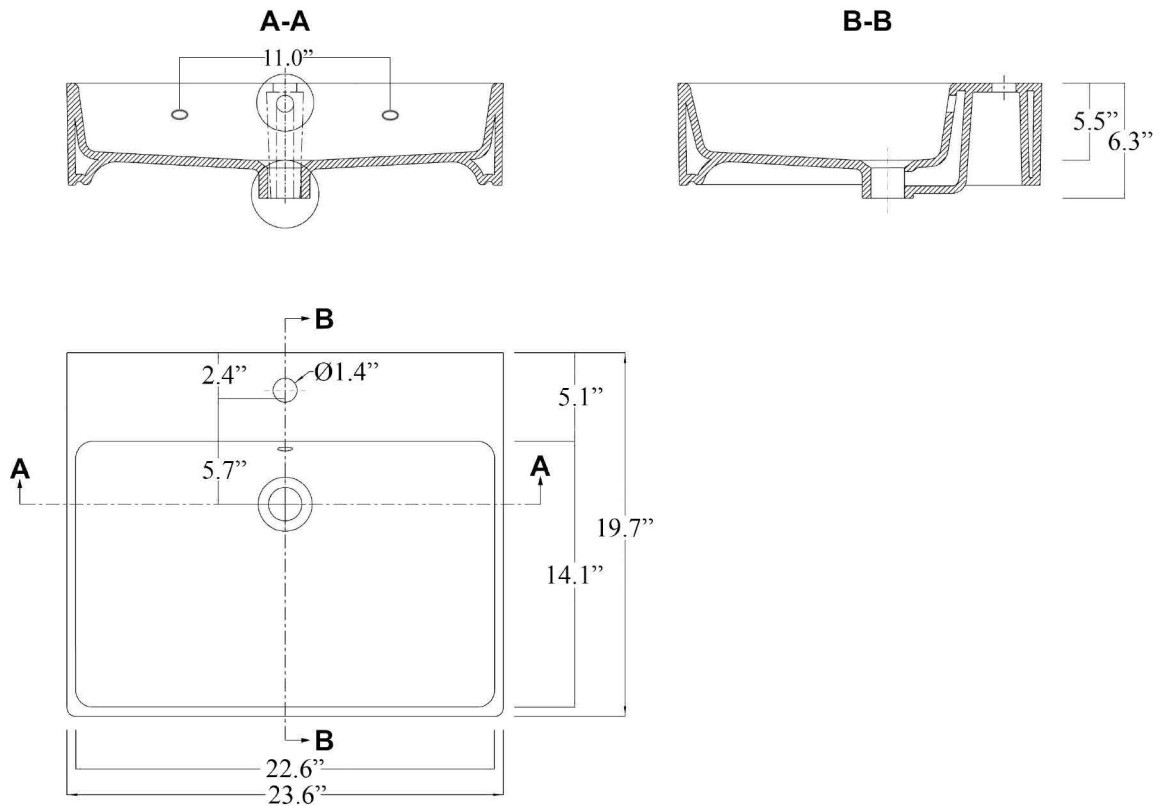

Features

- Ceramic
- With overflow
- Countertop or wall-mount installation

Simple 60.50A

SKU# | Option:

- Simple 60.50A.00 | No faucet hole
- Simple 60.50A.01 | One faucet hole
- Simple 60.50A.03 | Three faucet holes
- Option for additional hole for soap dispenser.

<p>Collection Simple</p>	<p>Model Simple 60.50A</p>	<p>Dimensions Metric <i>1 inch = 2.54 cm</i> <i>1 inch = 25.4 mm</i></p>	 <p>1051 Lea Drive - Collegeville, PA 19426 Tel. 215 513 9400 - Fax 610 831 0215 www.ws bathcollections.com - info@ws bathcollectins.com</p>
-------------------------------------	---	--	---

Features

- 23.6" (600 mm) x 19.7" (500 mm) x H 6.3" (160 mm)
- Ceramic
- Wall Mount or Countertop (Vessel) Installation
- With Overflow
- Includes Mounting Hardware

Options

- Simple 60.50A.00: without Faucet Hole
- Simple 60.50A.01: with 1 Faucet Hole
- Simple 60.50A.03: with 3 Faucet Holes

Optional Accessories

- Trap
- Drain

Collection
Simple

Model |
Simple 60.50A

Dimensions Metric

1 inch = 2.54 cm
1 inch = 25.4 mm

WS[®]
BATH
COLLECTIONS

1051 Lea Drive - Collegeville, PA 19426
Tel. 215 513 9400 - Fax 610 831 0215