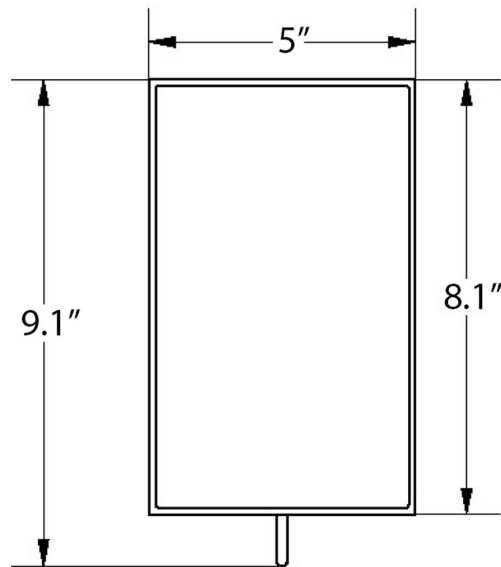

Product Specs Sheets

Collection
Mevedo

Model |
Mevedo 5596

Dimensions Metric

1 inch = 2.54 cm

1 inch = 25.4 mm

WS[®]
BATH
COLLECTIONS

1051 Lea Drive - Collegeville, PA 19426