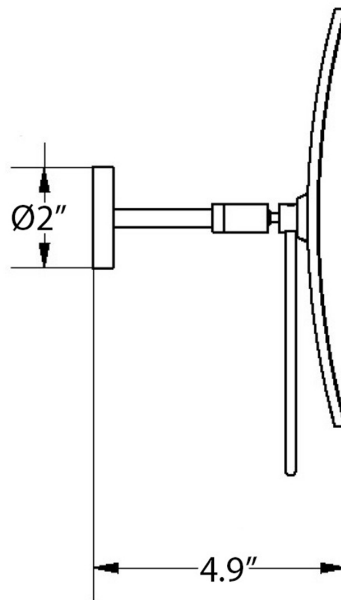

Product Specs Sheets

Collection
Mevedo

Model |
Mevedo 5596

Dimensions Metric

1 inch = 2.54 cm

1 inch = 25.4 mm

WS[®]
BATH
COLLECTIONS

1051 Lea Drive - Collegeville, PA 19426