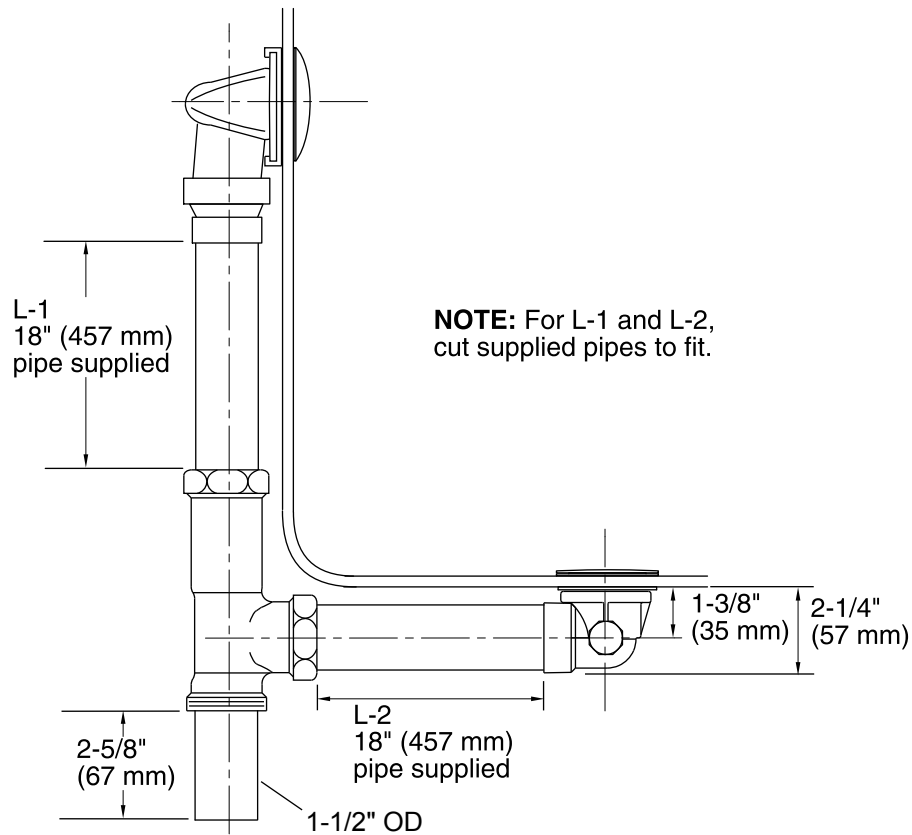

Features

- No internal linkages, reducing the chance of clogs in the overflow pipe.
- Swivel-ball joint construction for easy installation.
- Includes toe-activated closing, and brass tee and pipe.
- For use with Elevance™, Archer™, Underscore®, Rêve™, and Parity™ baths and whirlpools.

Material

- Solid-brass construction.
- KOHLER finishes resist corrosion and tarnishing.
- Schedule 40 PVC overflow housing.

Installation

- Above- or through-the-floor.

Codes/Standards

ASME A112.18.2/CSA B125.2

Technical Information

All product dimensions are nominal.