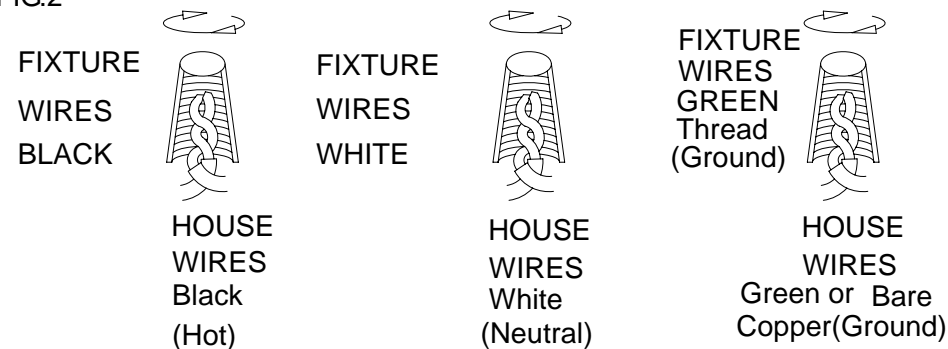

## ASSEMBLING & INSTALLATION INSTRUCTIONS

The drawing shown may not exactly match the product enclosed.  
However, the installation instructions do apply to this product.

#### ASSEMBLING THE FIXTURE (Fig.1)

1. Shut off the power at the circuit breaker box. Remove old fixture and all hardware from Junction Box.
2. Carefully unpack your new fixture and lay out all the parts on a clear area. Be care not to lose any small parts necessary for installation.
3. Attach the crossbar to the Junction Box with the two junction box screws as shown. The side of the cross bar marked "GND" must face out. **The junction box is not included.**
4. By measuring, determine correct cord length needed for proper hanging height, then lock it securely with small screw(C). **NOTE: slide cord clip to the proper position, then you may cut extra cord.**
5. While holding the lamp body towards the ceiling, connect the electrical wires as Shown in **Fig.2**, making sure that all wire nuts are secured. You may have to wrap the connections with electrical tape. If your outlet has a ground wire (green or bare copper), connect the fixture ground wire to it. Otherwise connect fixture's ground wire directly to the Mounting plate with the green screw provided. After wires are connected, tuck them carefully inside the Junction Box.
6. Install canopy (A) onto the junction box, aligning screw hole on crossbar with mounting holes in canopy and lock it securely with the screws (B).
7. **NOTE: THE GLASS SHADE(D) OF THE PRODUCT MAY VARY.**
8. Install the light bulb(not included) in accordance with the fixture's specifications. **NOTE: DO NOT EXCEED THE SPECIFIED WATTAGE!!**

**Your installation is now complete. Return power to the junction box and test the fixture.**

FIG.1

FIG.2

Thank you for purchasing a **LIVEX** product.  
Need assistance with parts or assembly? Please call customer service at: **800-761-8056**  
Or visit us online at: [WWW.LIVEXLIGHTING.COM](http://WWW.LIVEXLIGHTING.COM)