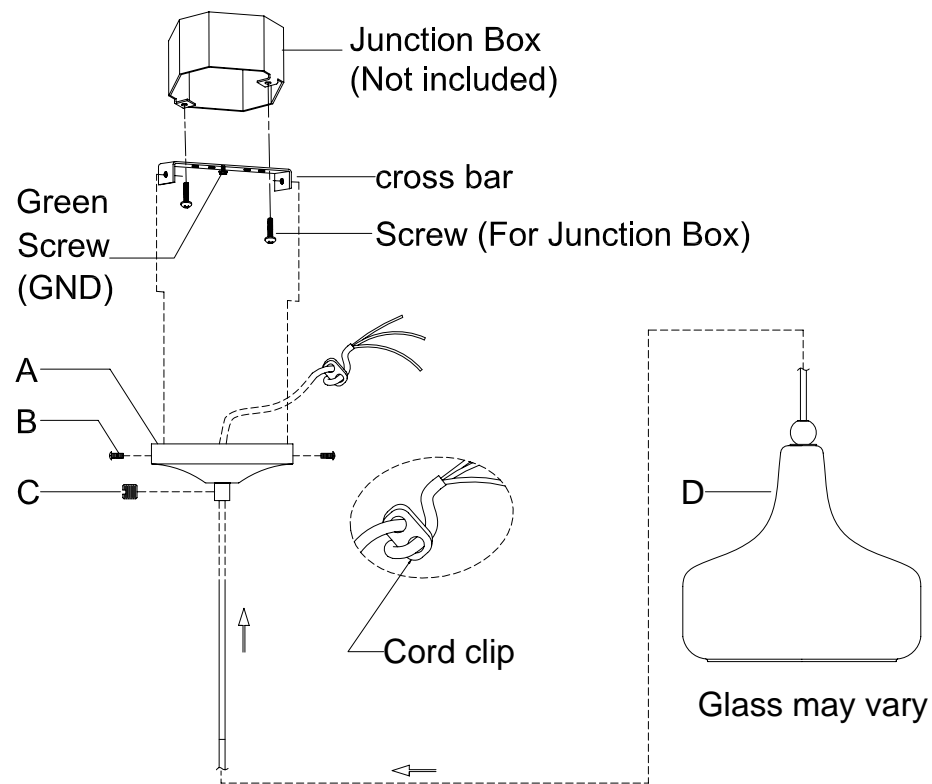

## ASSEMBLING & INSTALLATION INSTRUCTIONS

The drawing shown may not exactly match the product enclosed.  
However, the installation instructions do apply to this product.

#### ASSEMBLING THE FIXTURE (Fig.1)

1. Shut off the power at the circuit breaker box. Remove old fixture and all hardware from Junction Box.
2. Carefully unpack your new fixture and lay out all the parts on a clear area. Be care not to lose any small parts necessary for installation.
3. Attach the crossbar to the Junction Box with the two junction box screws as shown. The side of the cross bar marked "GND" must face out. **The junction box is not included.**
4. By measuring, determine correct cord length needed for proper hanging height, then lock it securely with small screw(C). **NOTE: slide cord clip to the proper position, then you may cut extra cord.**
5. While holding the lamp body towards the ceiling, connect the electrical wires as Shown in **Fig.2**, making sure that all wire nuts are secured. You may have to wrap the connections with electrical tape. If your outlet has a ground wire (green or bare copper), connect the fixture ground wire to it. Otherwise connect fixture's ground wire directly to the Mounting plate with the green screw provided. After wires are connected, tuck them carefully inside the Junction Box.
6. Install canopy (A) onto the junction box, aligning screw hole on crossbar with mounting holes in canopy and lock it securely with the screws (B).
7. **NOTE: THE GLASS SHADE(D) OF THE PRODUCT MAY VARY.**
8. Install the light bulb(not included) in accordance with the fixture's specifications. **NOTE: DO NOT EXCEED THE SPECIFIED WATTAGE!!**

**Your installation is now complete. Return power to the junction box and test the fixture.**

FIG.1

FIG.2

Thank you for purchasing a **LIVEX** product.  
Need assistance with parts or assembly? Please call customer service at: **800-761-8056**  
Or visit us online at: [WWW.LIVEXLIGHTING.COM](http://WWW.LIVEXLIGHTING.COM)