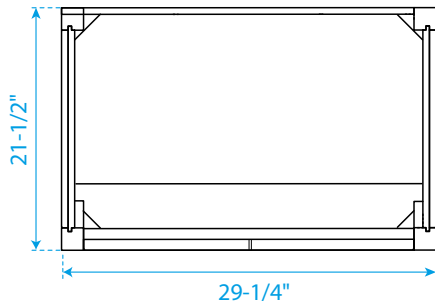

WYNDHAM COLLECTION

TOP VIEW OF VANITY CABINET

*Note: All measurements are $\pm 1/4$ ".

WC-2424-30-SGL

WYNDHAM COLLECTION

Side splash is reversible.
Note: All measurements are $\pm 1/4"$.

WC-VCA-30-SGL-TOP