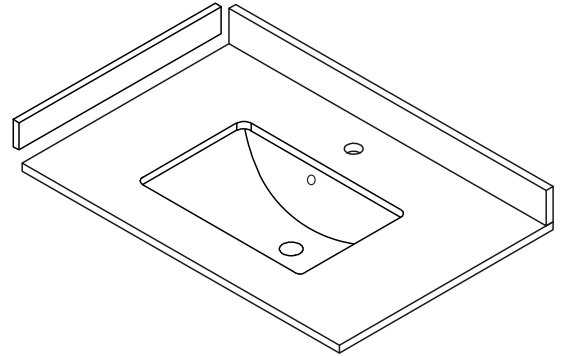

WYNDHAM COLLECTION

TOP VIEW OF VANITY CABINET

*Note: All measurements are $\pm 1/4$ ".

WC-2424-30-SGL

WYNDHAM COLLECTION

Side splash is reversible.
Note: All measurements are $\pm 1/4"$.

WC-VCA-30-SGL-TOP