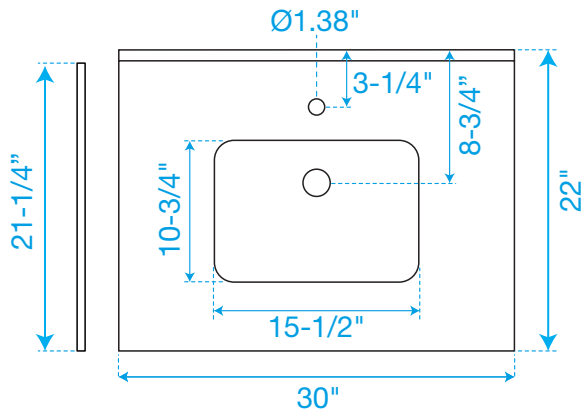

WYNDHAM COLLECTION

TOP VIEW OF VANITY CABINET

*Note: All measurements are $\pm 1/4$ ".

WC-2424-30-SGL

WYNDHAM COLLECTION

Side splash is reversible.
Note: All measurements are $\pm 1/4"$.

WC-VCA-30-SGL-TOP