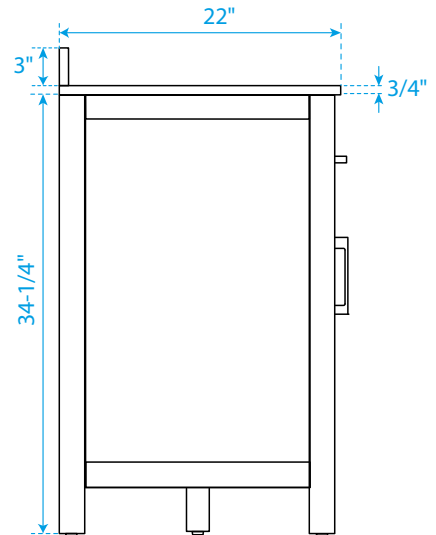

WYNDHAM COLLECTION

TOP VIEW OF VANITY CABINET

*Note: All measurements are $\pm 1/4$ ".

WC-2424-30-SGL

WYNDHAM COLLECTION

Side splash is reversible.
Note: All measurements are $\pm 1/4"$.

WC-VCA-30-SGL-TOP