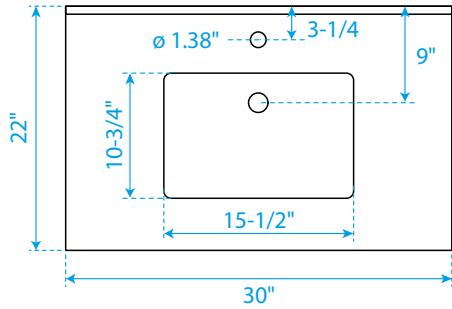

WYNDHAM COLLECTION

TOP VIEW OF VANITY CABINET

*Note: All measurements are $\pm 1/4$ ".

WC-2424-30-SGL

WYNDHAM COLLECTION

Side splash is reversible.
Note: All measurements are $\pm 1/4"$.

WC-VCA-30-SGL-TOP