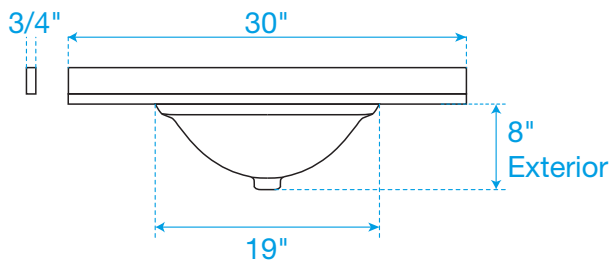

WYNDHAM COLLECTION

TOP VIEW OF VANITY CABINET

*Note: All measurements are $\pm 1/4$ ".

WC-2424-30-SGL

WYNDHAM COLLECTION

Side splash is reversible.
Note: All measurements are $\pm 1/4"$.

WC-VCA-30-SGL-TOP