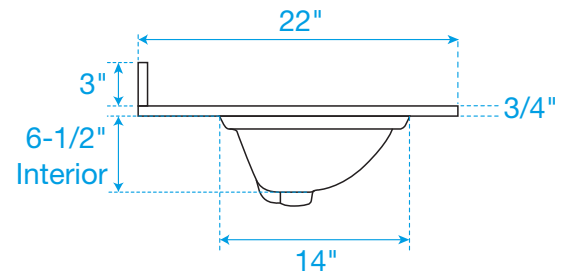

WYNDHAM COLLECTION

TOP VIEW OF VANITY CABINET

*Note: All measurements are $\pm 1/4$ ".

WC-2424-30-SGL

WYNDHAM COLLECTION

Side splash is reversible.
Note: All measurements are $\pm 1/4"$.

WC-VCA-30-SGL-TOP