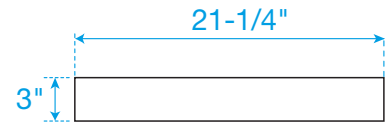

WYNDHAM COLLECTION

TOP VIEW OF VANITY CABINET

*Note: All measurements are $\pm 1/4$ ".

WC-2424-30-SGL

WYNDHAM COLLECTION

Side splash is reversible.
Note: All measurements are $\pm 1/4"$.

WC-VCA-30-SGL-TOP