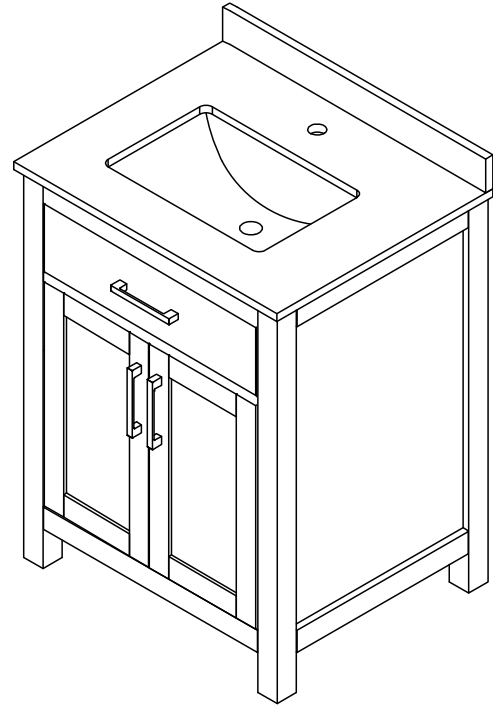

WYNDHAM COLLECTION

TOP VIEW OF VANITY CABINET

*Note: All measurements are $\pm 1/4$ ".

WC-2424-30-SGL

WYNDHAM COLLECTION

Side splash is reversible.
Note: All measurements are $\pm 1/4"$.

WC-VCA-30-SGL-TOP