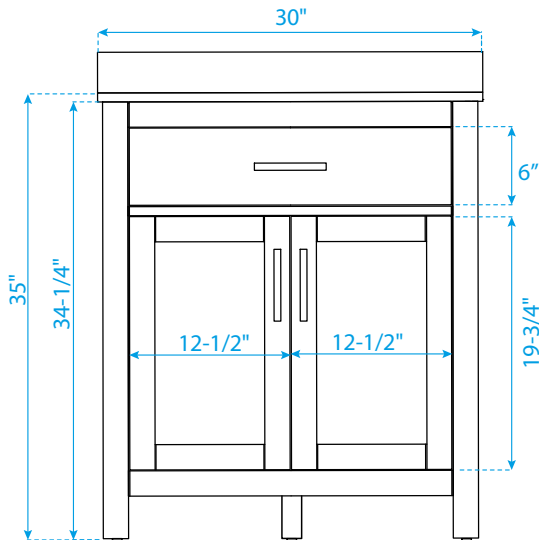

WYNDHAM COLLECTION

TOP VIEW OF VANITY CABINET

*Note: All measurements are $\pm 1/4$ ".

WC-2424-30-SGL

WYNDHAM COLLECTION

Side splash is reversible.
Note: All measurements are $\pm 1/4"$.

WC-VCA-30-SGL-TOP