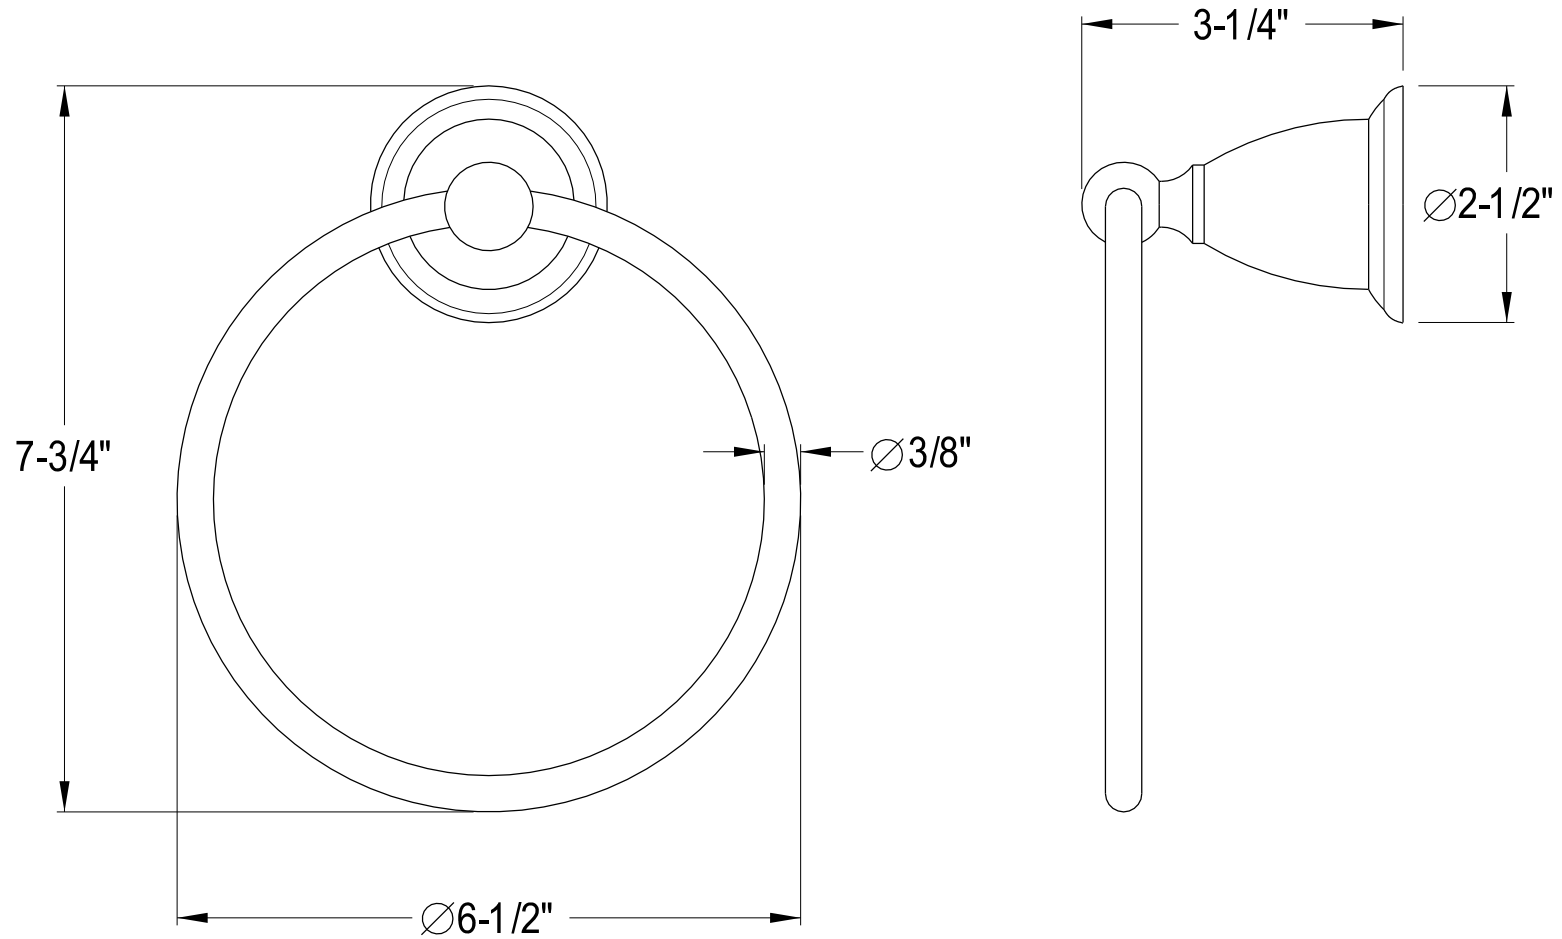

# BA1751C,PB,ORB,SN,AB,BK,PN

24" Towel Bar

# BA1754C,PB,ORB,SN,AB,BK,PN

Towel Ring

# BA1758C,PB,ORB,SN,AB,PN,BK

Toilet Paper Holder