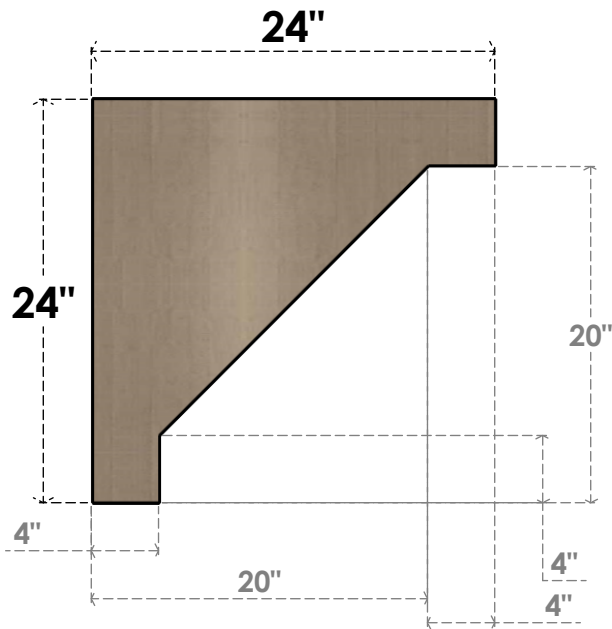

ITEM NUMBER: CORU06X24X24BURRCPR

6"W X 24"D X 24"H SERIES 1 THIN BURLINGTON ROUGH CEDAR TIMBERTHANE
FAUX WOOD CORBEL, PRIMED

SIDE PROFILE

FRONT PROFILE

ISOMETRIC

EKENA MILLWORK
2300 WEST MAIN ST.
CLARKSVILLE, TX 75426
TOLL FREE: 866-607-0453
WWW.EKENAMILLWORK.COM

NOTES

1. INSTALLATION TO BE COMPLETED IN ACCORDANCE WITH MANUFACTURER'S SPECIFICATIONS.
2. DRAWING MAY NOT BE TO SCALE
3. THIS DRAWING IS INTENDED FOR DESIGN AND PLANNING PURPOSES ONLY.
4. ALL INFORMATION CONTAINED HEREIN WAS CURRENT AT THE TIME OF DEVELOPMENT BUT MUST BE REVIEWED AND APPROVED BY THE PRODUCT MANUFACTURER TO BE CONSIDERED ACCURATE.
5. TIMBERTHANE ARCHITECTURAL PRODUCTS ARE MADE FROM HIGH DENSITY URETHANE AND COME FACTORY PRIMED