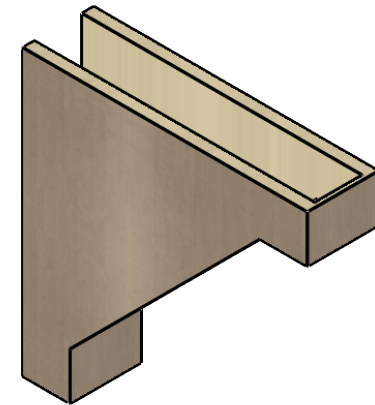

ITEM NUMBER: CORU06X24X24BURRCPR

6"W X 24"D X 24"H SERIES 1 THIN BURLINGTON ROUGH CEDAR TIMBERTHANE
FAUX WOOD CORBEL, PRIMED

SIDE PROFILE

FRONT PROFILE

ISOMETRIC

EKENA MILLWORK
2300 WEST MAIN ST.
CLARKSVILLE, TX 75426
TOLL FREE: 866-607-0453
WWW.EKENAMILLWORK.COM