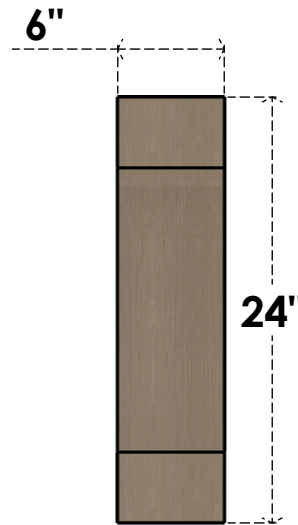

ITEM NUMBER: CORU06X24X24BURRCPR

6"W X 24"D X 24"H SERIES 1 THIN BURLINGTON ROUGH CEDAR TIMBERTHANE
FAUX WOOD CORBEL, PRIMED

SIDE PROFILE

FRONT PROFILE

ISOMETRIC

EKENA MILLWORK
2300 WEST MAIN ST.
CLARKSVILLE, TX 75426
TOLL FREE: 866-607-0453
WWW.EKENAMILLWORK.COM

NOTES

1. INSTALLATION TO BE COMPLETED IN ACCORDANCE WITH MANUFACTURER'S SPECIFICATIONS.
2. DRAWING MAY NOT BE TO SCALE
3. THIS DRAWING IS INTENDED FOR DESIGN AND PLANNING PURPOSES ONLY.
4. ALL INFORMATION CONTAINED HEREIN WAS CURRENT AT THE TIME OF DEVELOPMENT BUT MUST BE REVIEWED AND APPROVED BY THE PRODUCT MANUFACTURER TO BE CONSIDERED ACCURATE.
5. TIMBERTHANE ARCHITECTURAL PRODUCTS ARE MADE FROM HIGH DENSITY URETHANE AND COME FACTORY PRIMED