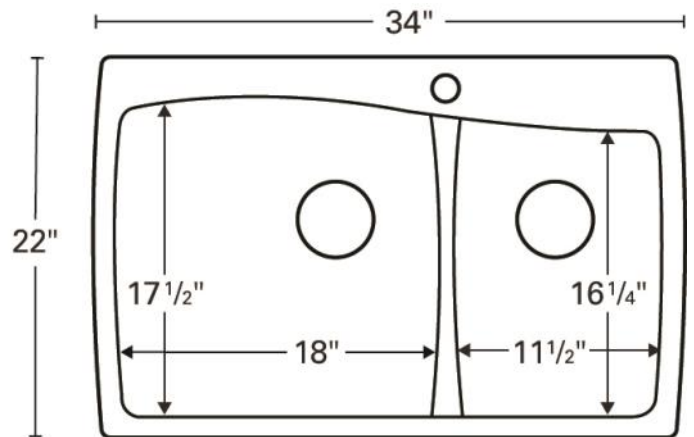

PROJECT INFORMATION

PROJECT: _____
CONTACT: _____
DATE: _____
NOTES: _____
_____
_____

APPROVAL:

OPTIONAL ACCESSORIES

MODELS	COLOR	STRAINER	FLANGE
• QT-721-WH	White	QBSWH	QDFWH
• QT-721-BI	Bisque	QBSBI	QDFBI
• QT-721-BL	Black	QBSBL	QDFBL
• QT-721-BR	Brown	QBSBR	QDFBR
• QT-721-CN	Concrete	QBSCN	QDFCN
• QT-721-GR	Grey	QBSGR	QDFGR

We reserve the right to update product specifications without notice. Please visit karran.com for the most current specification sheets. All dimensions are accurate to 1/4". REV 5-2022