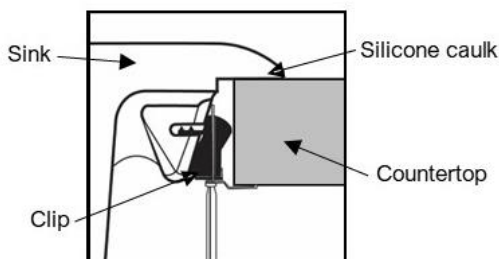

INSTALLATION METHOD

Sinks are listed with IAPMO and meet the requirements of the Uniform Plumbing Code, International Plumbing Code and the National Plumbing Code of Canada.