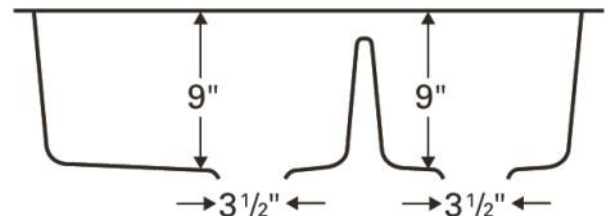

PROJECT INFORMATION

PROJECT: _____
CONTACT: _____
DATE: _____
NOTES: _____
_____
_____

APPROVAL:

OPTIONAL ACCESSORIES

MODELS	COLOR	STRAINER	FLANGE
• QT-721-WH	White	QBSWH	QDFWH
• QT-721-BI	Bisque	QBSBI	QDFBI
• QT-721-BL	Black	QBSBL	QDFBL
• QT-721-BR	Brown	QBSBR	QDFBR
• QT-721-CN	Concrete	QBSCN	QDFCN
• QT-721-GR	Grey	QBSGR	QDFGR

We reserve the right to update product specifications without notice. Please visit karran.com for the most current specification sheets. All dimensions are accurate to 1/4". REV 5-2022